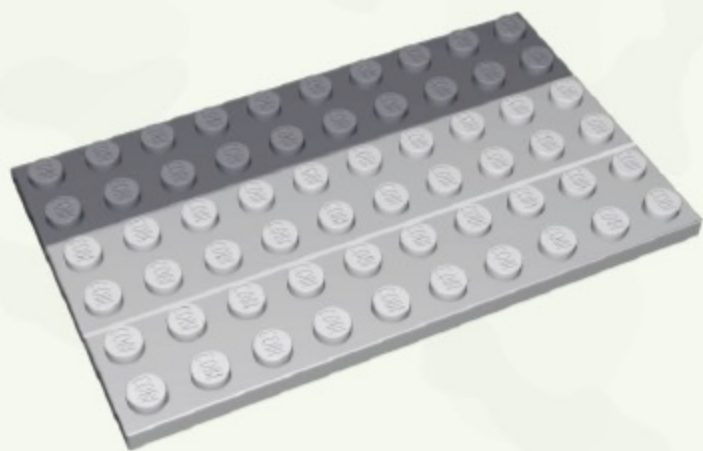

33

Parts list for step 33:

- 1x10 grey Technic wing with gear: x1
- 1x10 grey Technic wing with gear: x1

34

35

x1

x2

x1

x1

x1

x1

36

-  x1
-  x1
-  x2
-  x1
-  x1
-  x1

37

-  x2
-  x1
-  x1
-  x1
-  x1

38