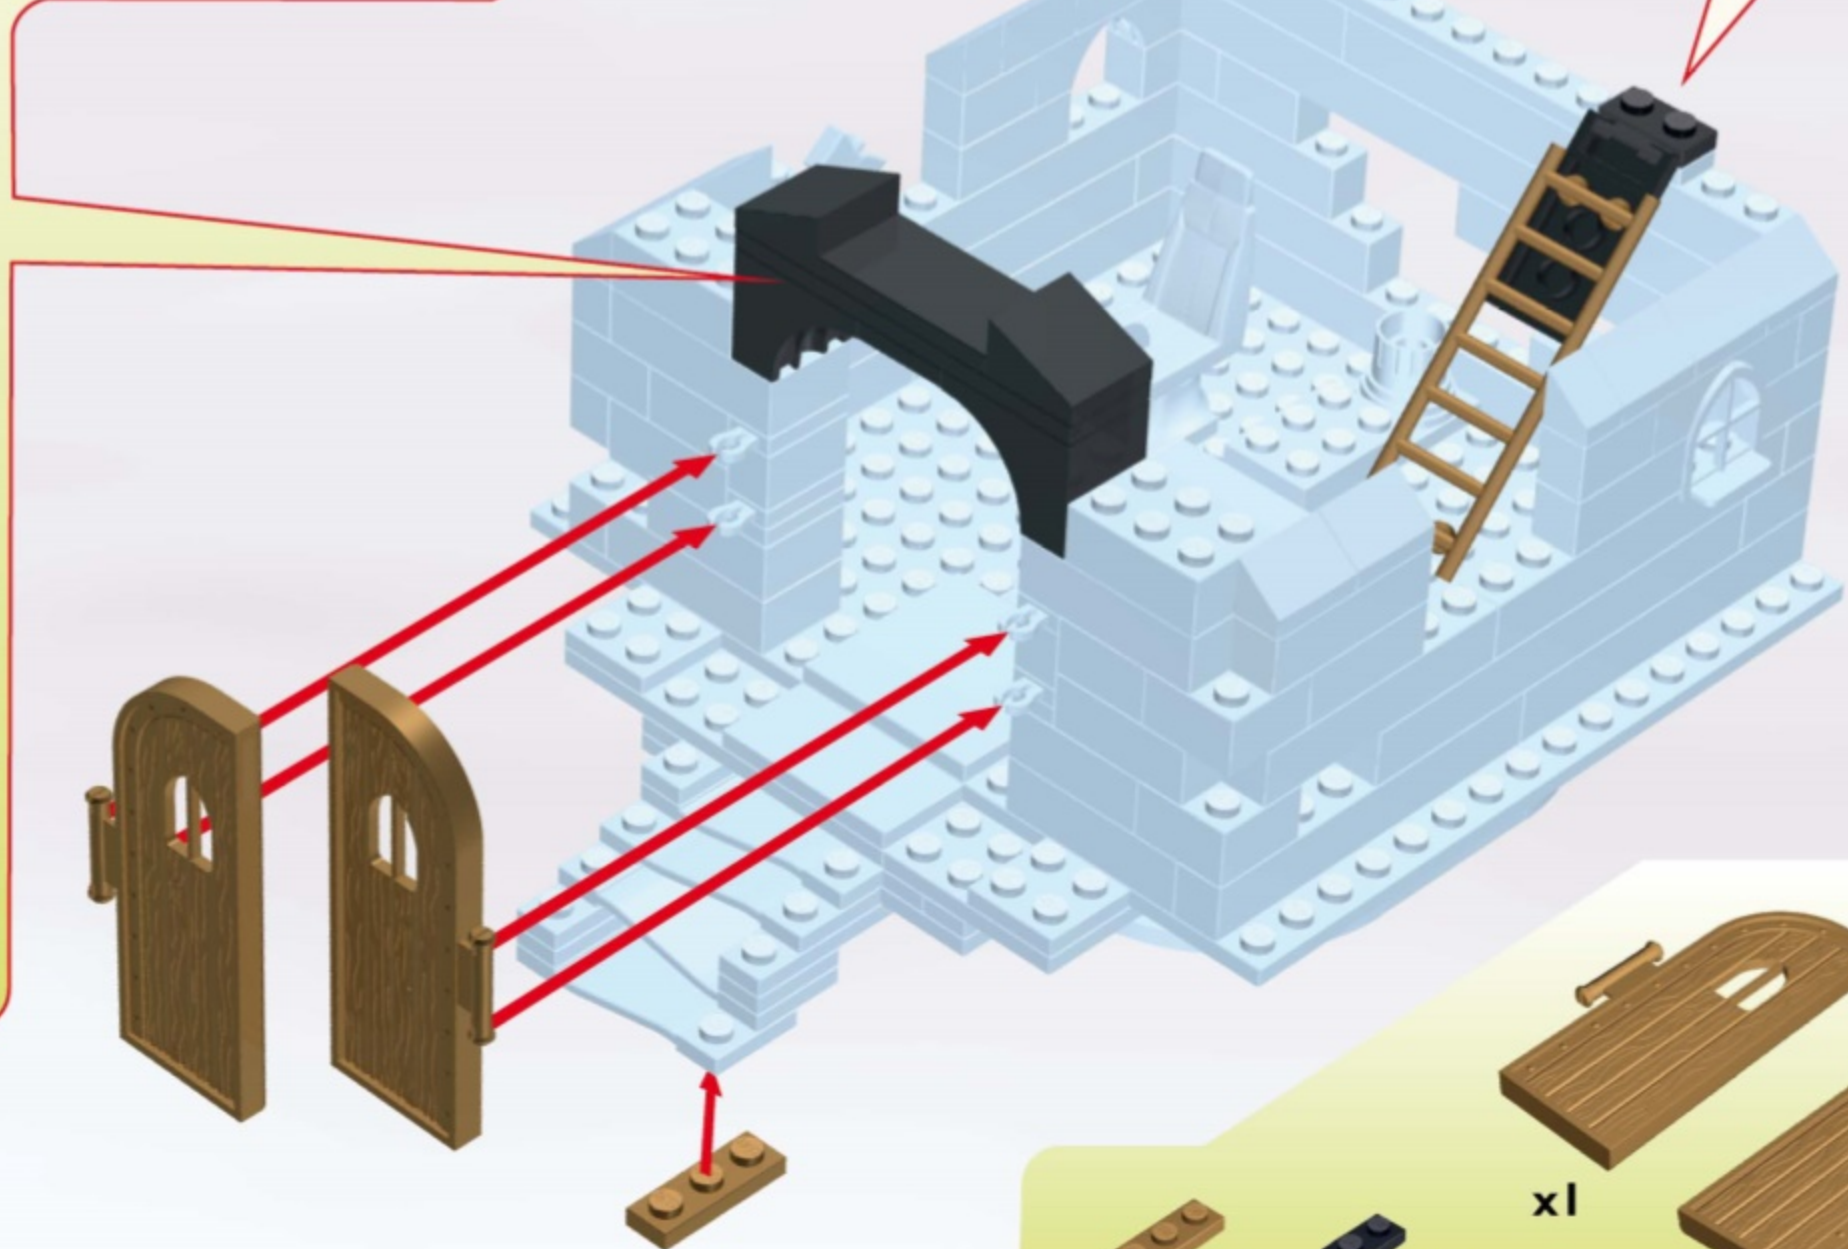

BE CAREFUL:
NOTICE THE DIFFERENCE

UWAGA: RÓŻNE KLOCKI

MONSTERS vs. ZOMBIES

6+ 0-3

WARNING: CHOKING HAZARD-
Toy contains small parts.
Not for children under 3 years.

Printed in EU

X2

x1