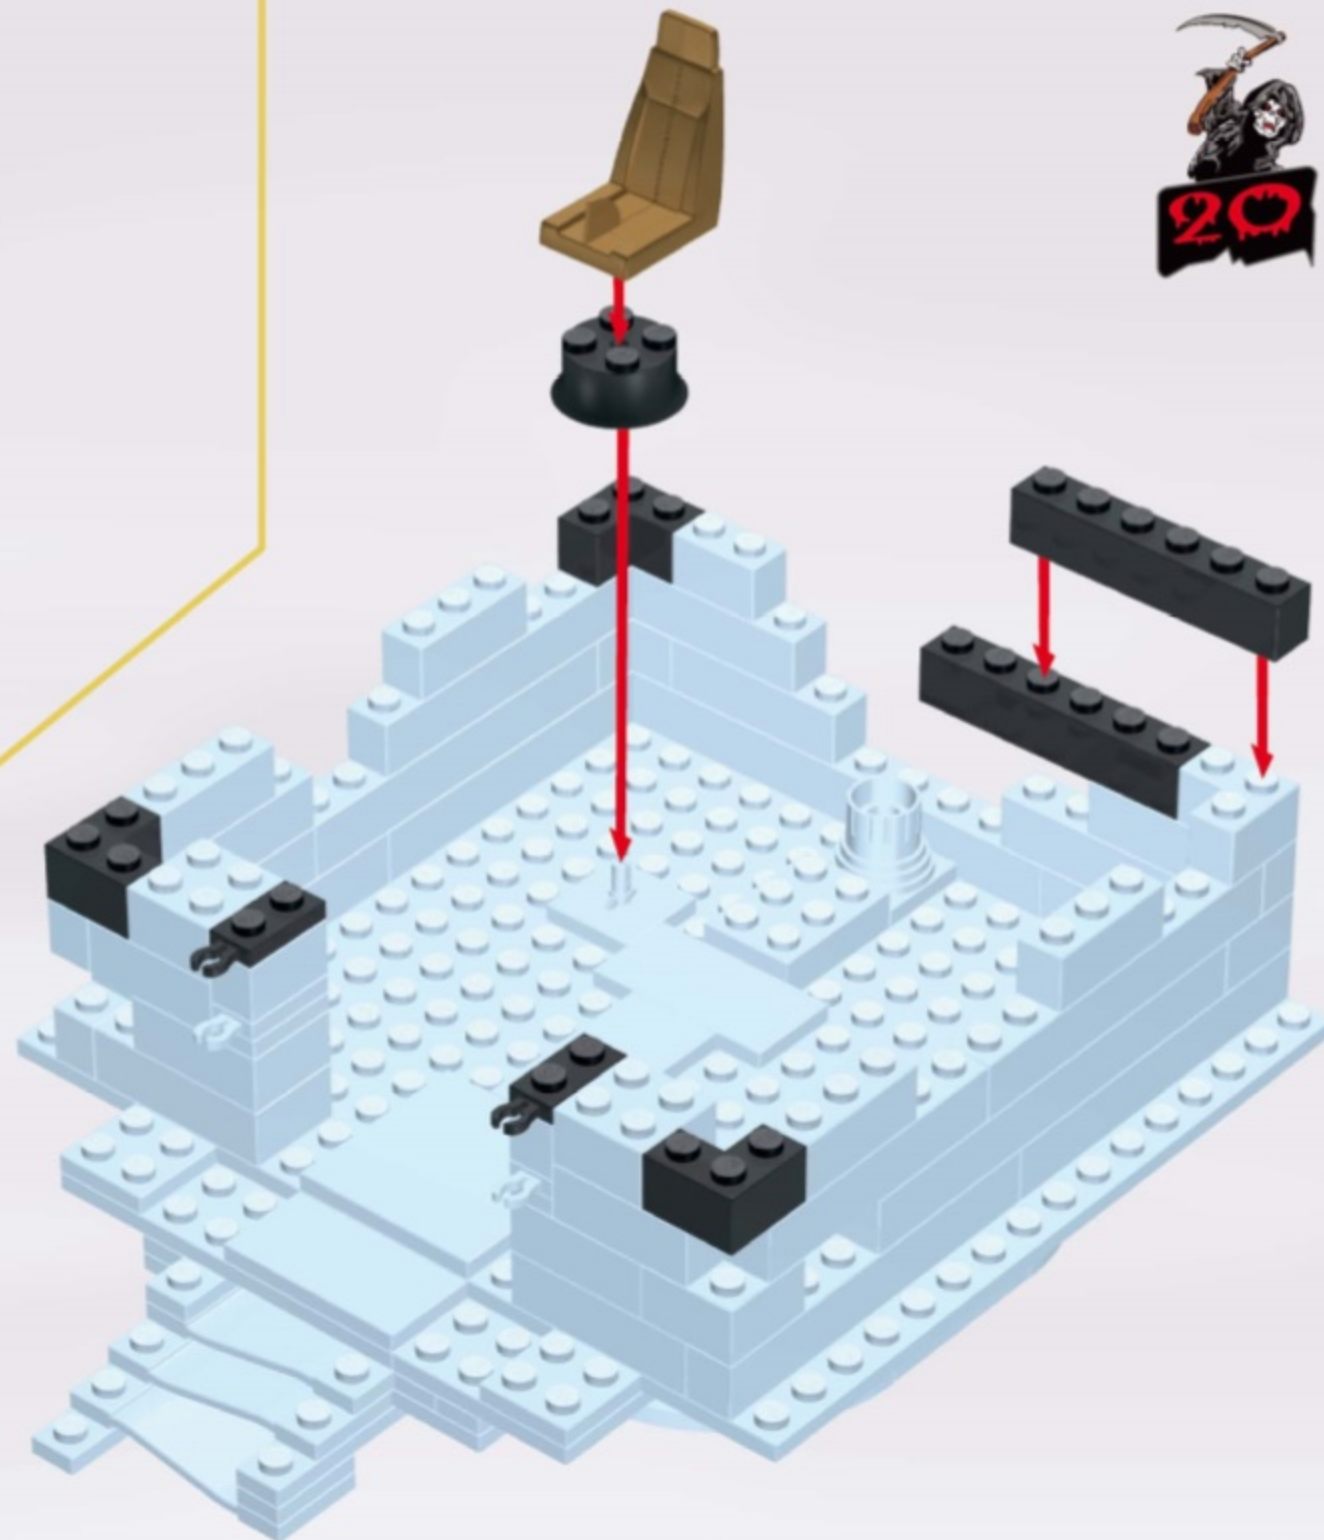

BE CAREFUL:
NOTICE THE DIFFERENCE

UWAGA: RÓŻNE KLOCKI

MONSTERS vs. ZOMBIES

6+ 0-3

WARNING: CHOKING HAZARD-
Toy contains small parts.
Not for children under 3 years.

Printed in EU

X2

x1