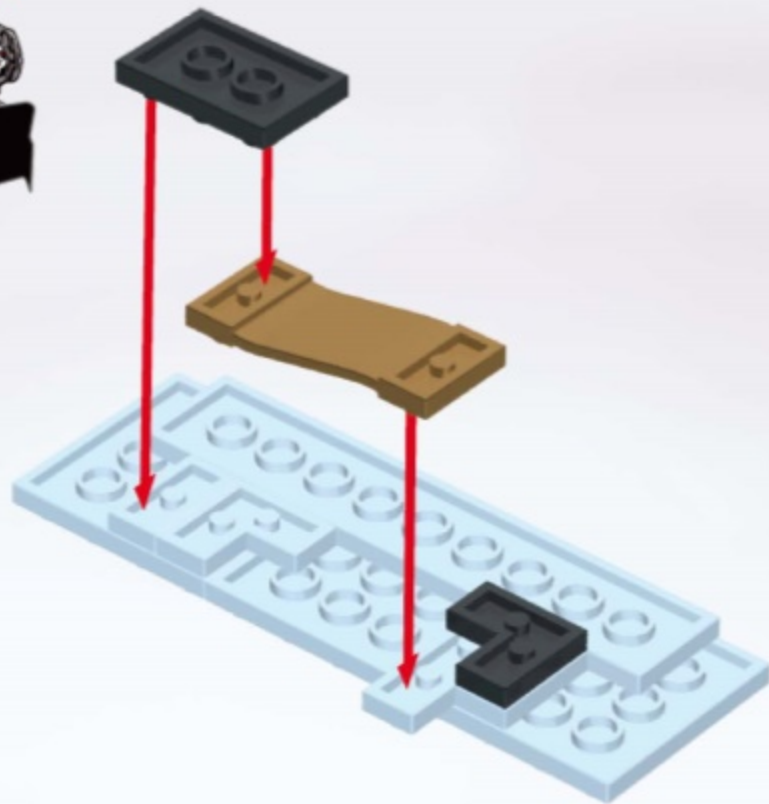

BE CAREFUL:
NOTICE THE DIFFERENCE

UWAGA: RÓŻNE KLOCKI

MONSTERS vs. ZOMBIES

6+ 0-3

WARNING: CHOKING HAZARD-
Toy contains small parts.
Not for children under 3 years.

Printed in EU

X2

x1