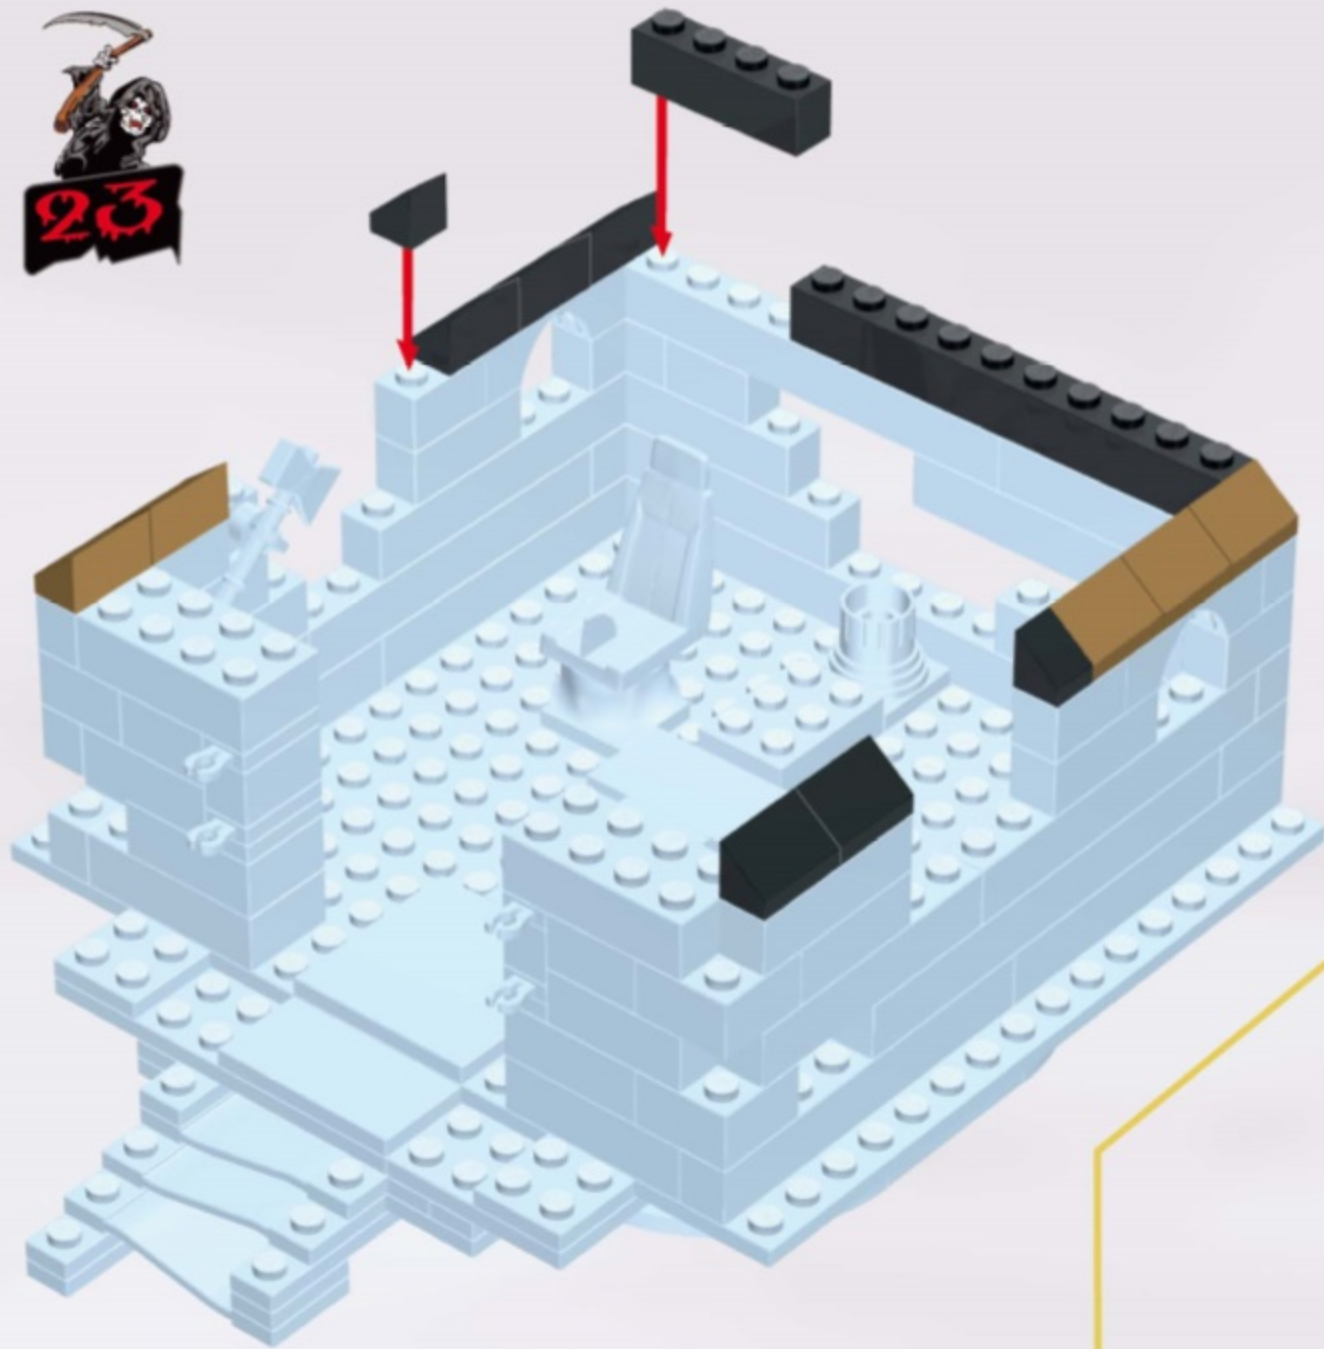

BE CAREFUL:
NOTICE THE DIFFERENCE

UWAGA: RÓŻNE KLOCKI

MONSTERS vs. ZOMBIES

6+ 0-3

WARNING: CHOKING HAZARD-
Toy contains small parts.
Not for children under 3 years.

Printed in EU

X2

x1