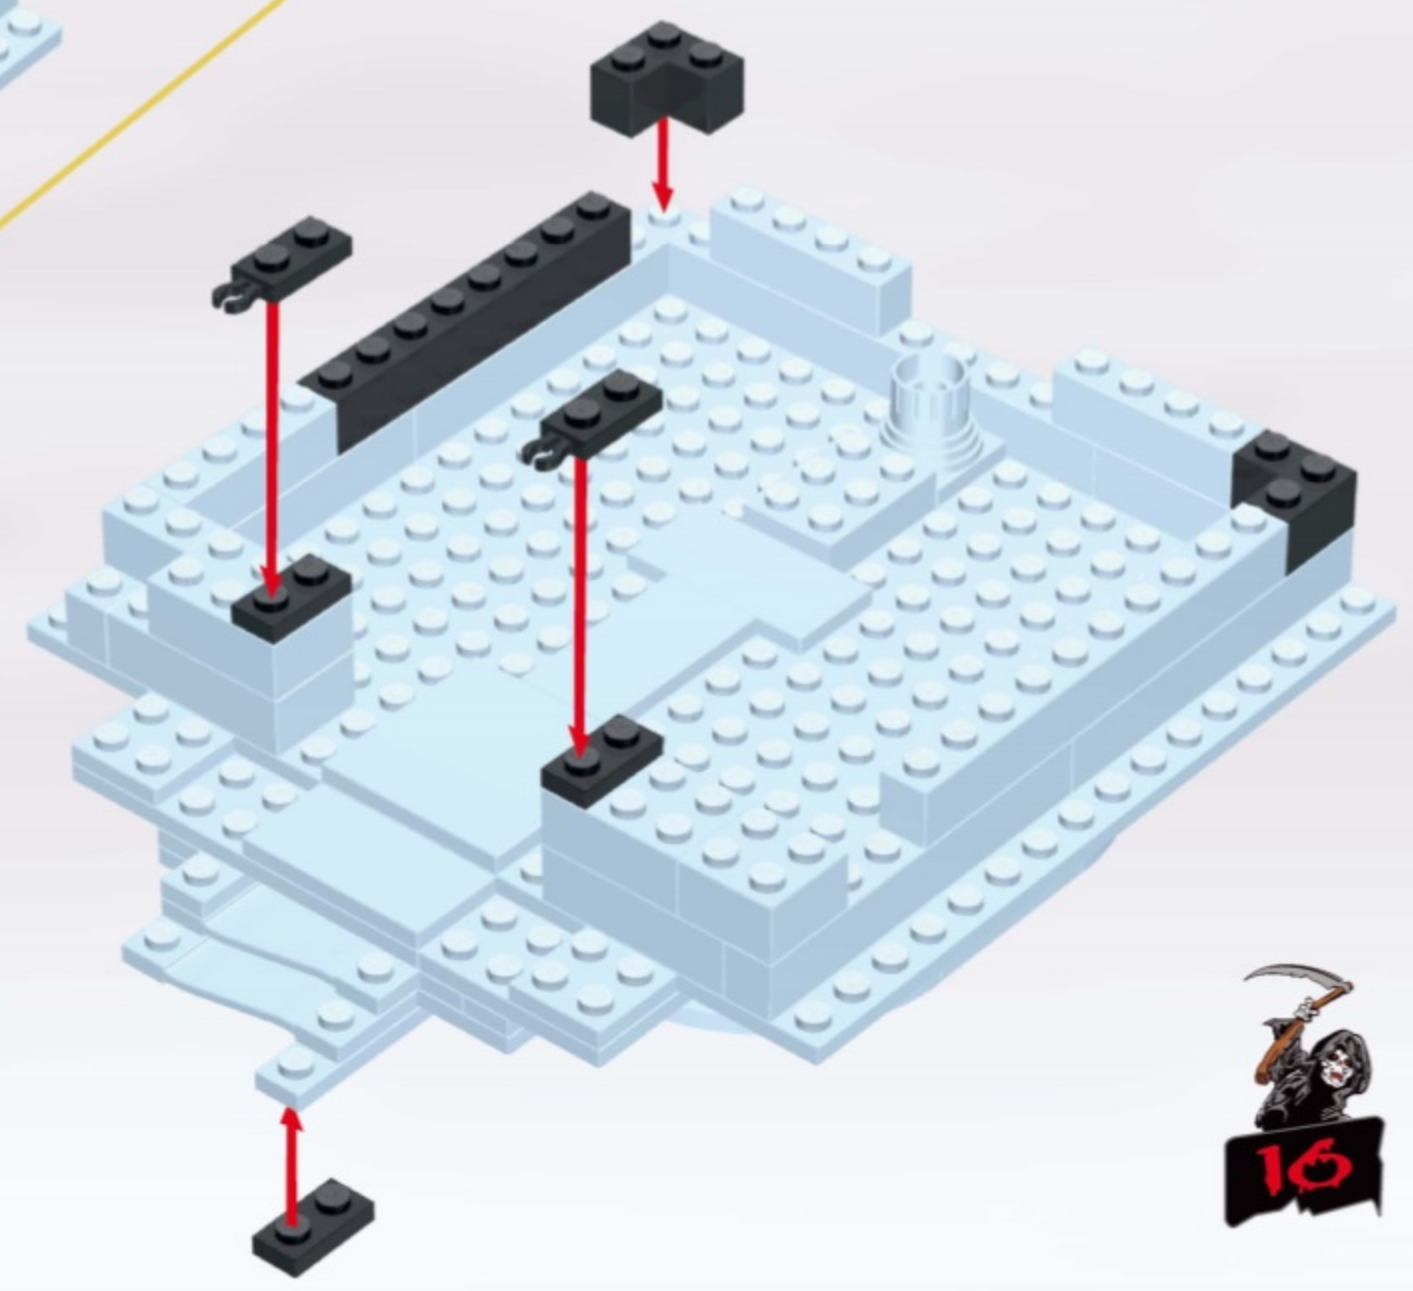

BE CAREFUL:
NOTICE THE DIFFERENCE

UWAGA: RÓŻNE KLOCKI

MONSTERS vs. ZOMBIES

6+ 0-3

WARNING: CHOKING HAZARD-
Toy contains small parts.
Not for children under 3 years.

Printed in EU

X2

x1

x2

x1

x1

x1

x1

x2

x2

x1

x2

click!

X2

x2

x2

x1

x2

x1