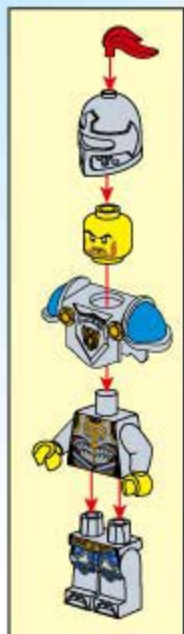

# THE WAR OF GLORY

2304

AGES: 6+

Minifigs: x 4

PCS: 152

TREBUCKET SQUAD

2

4x