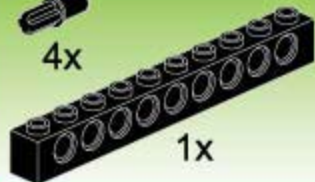

# THE WAR OF GLORY

2304

AGES: 6+

Minifigs: x 4

PCS: 152

TREBUCKET SQUAD

2

4x

1x

3

2x

2x

4

4x

2x

2x