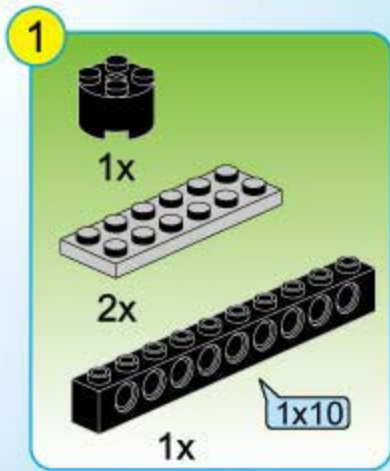

# THE WAR OF GLORY

2304

AGES: 6+

Minifigs: x 4

PCS: 152

TREBUCKET SQUAD

2

4x