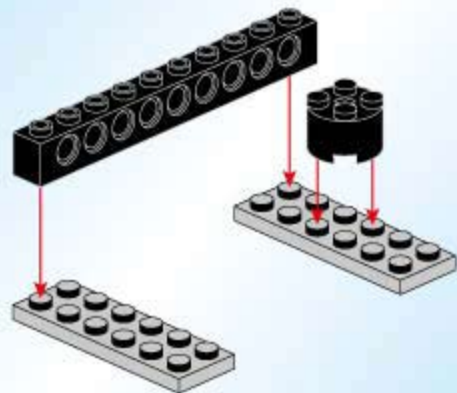

# THE WAR OF GLORY

2304

AGES: 6+

Minifigs: x 4

PCS: 152

TREBUCKET SQUAD

2

4x