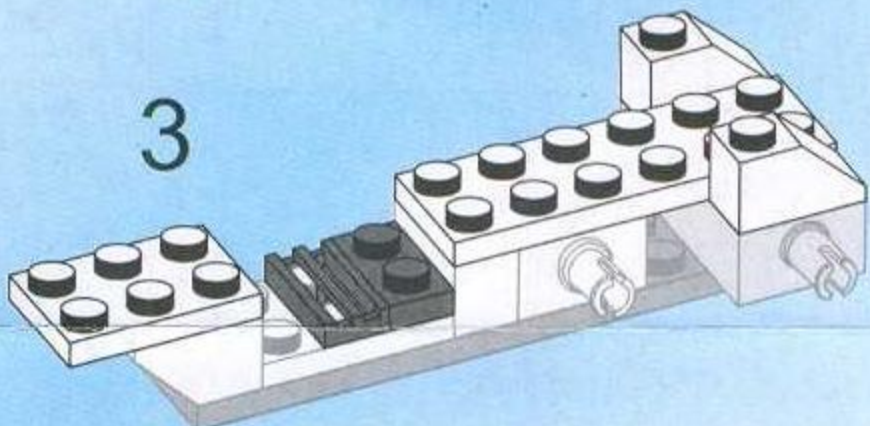

ENLIGHTEN
启蒙

Brick

508

星球考察车

AGES 6+

STAR EXPLORING VEHICLE

1

2

3

4

1

2

5

6