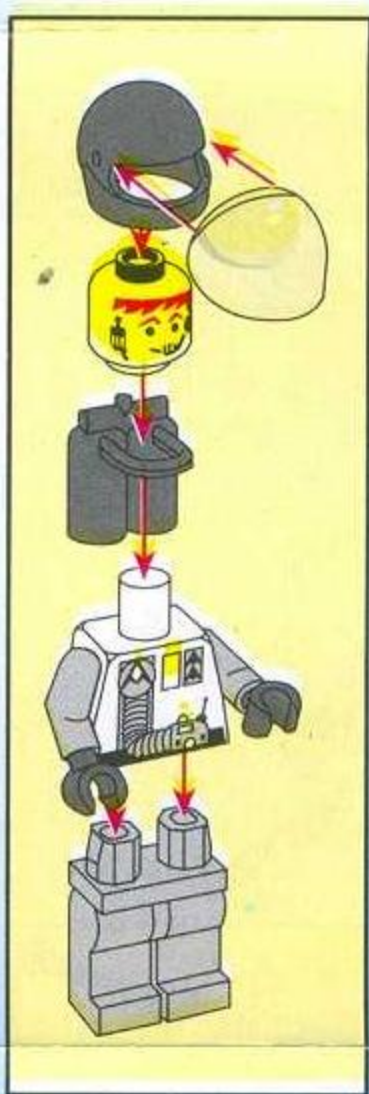

ENLIGHTEN
启蒙

Brick

508

星球考察车

AGES 6+

STAR EXPLORING VEHICLE

1

2