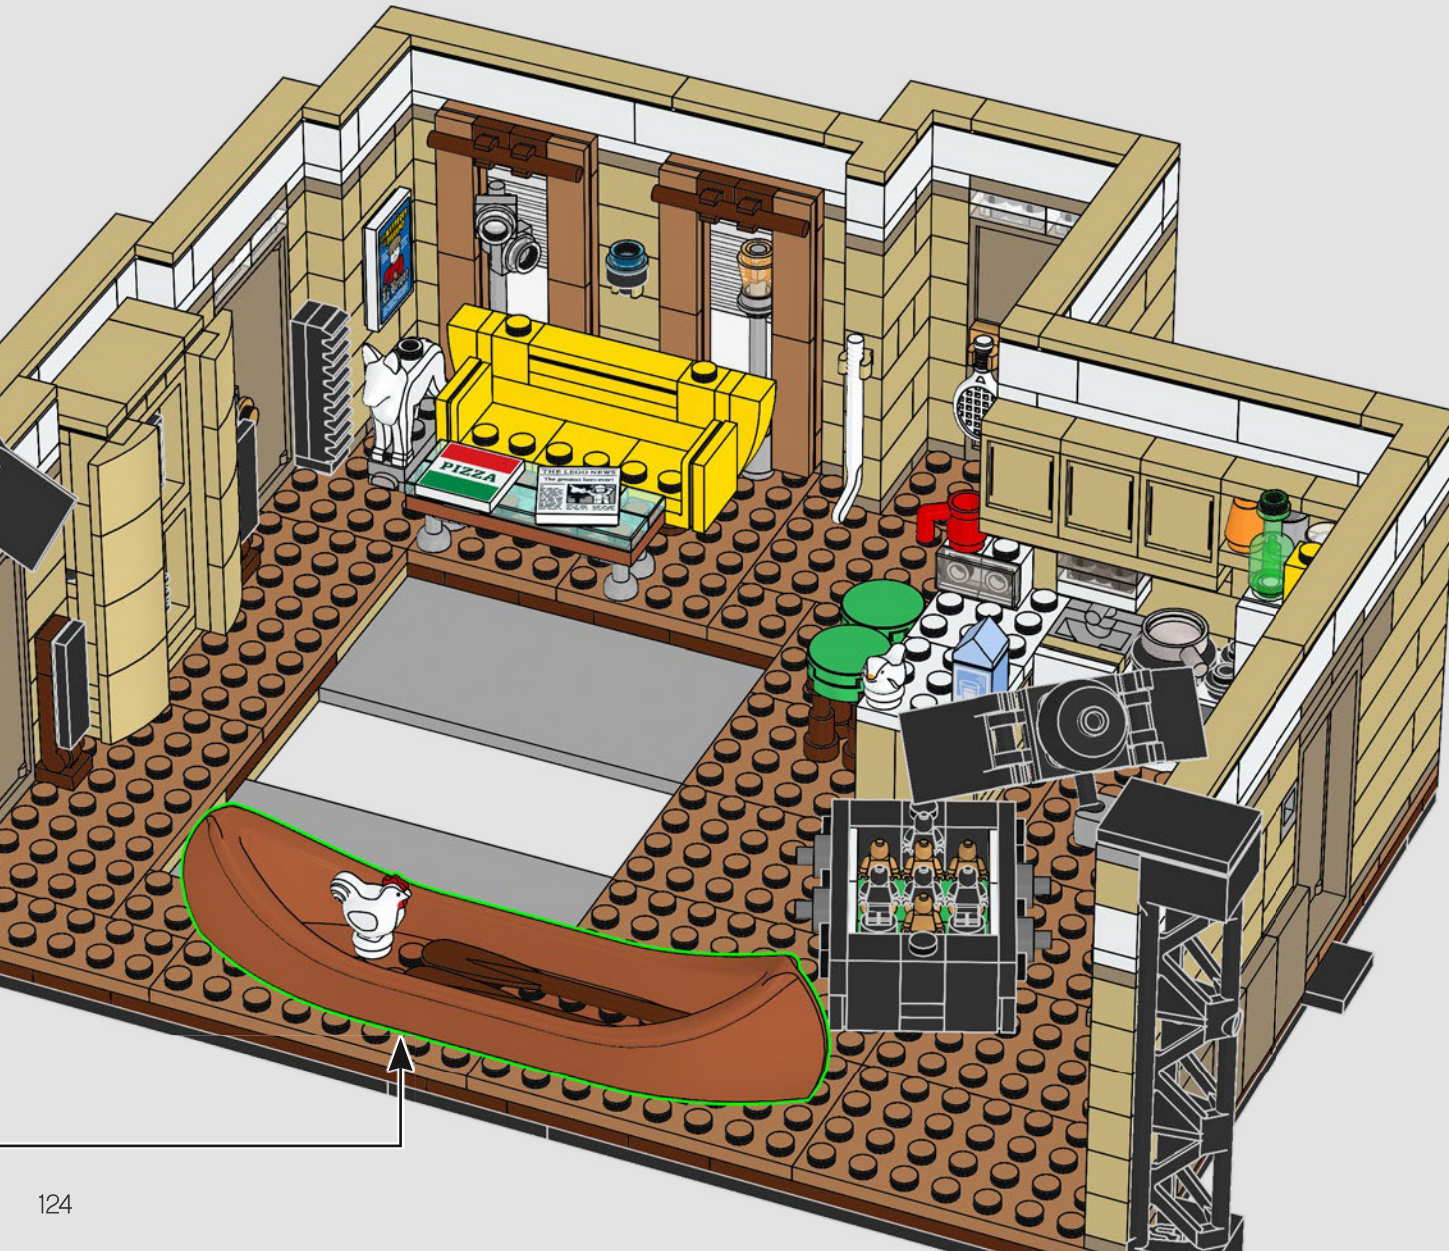

● The duck and chicken that Chandler and Joey adopt and raise over time.