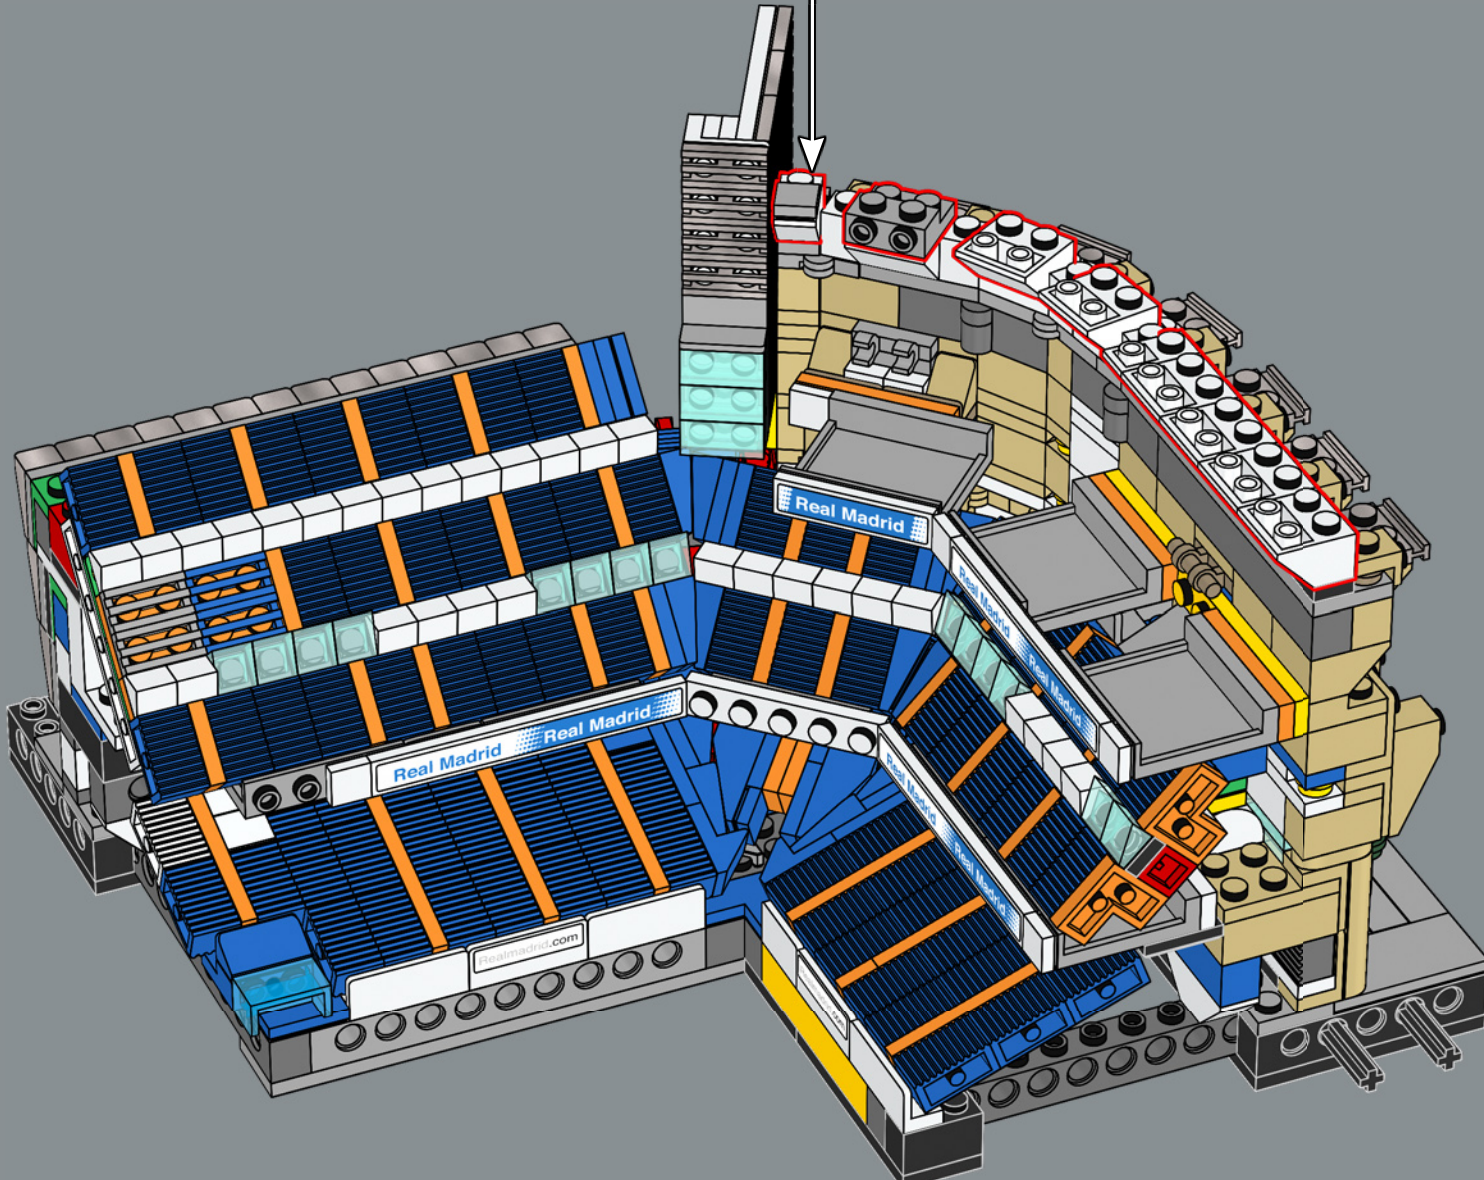

7x

207

7x

208

209

210

211

This bow brick was introduced in 1995 and has been used in everything from Space Shuttles to sports cars and now, the iconic roof of the Santiago Bernabéu.