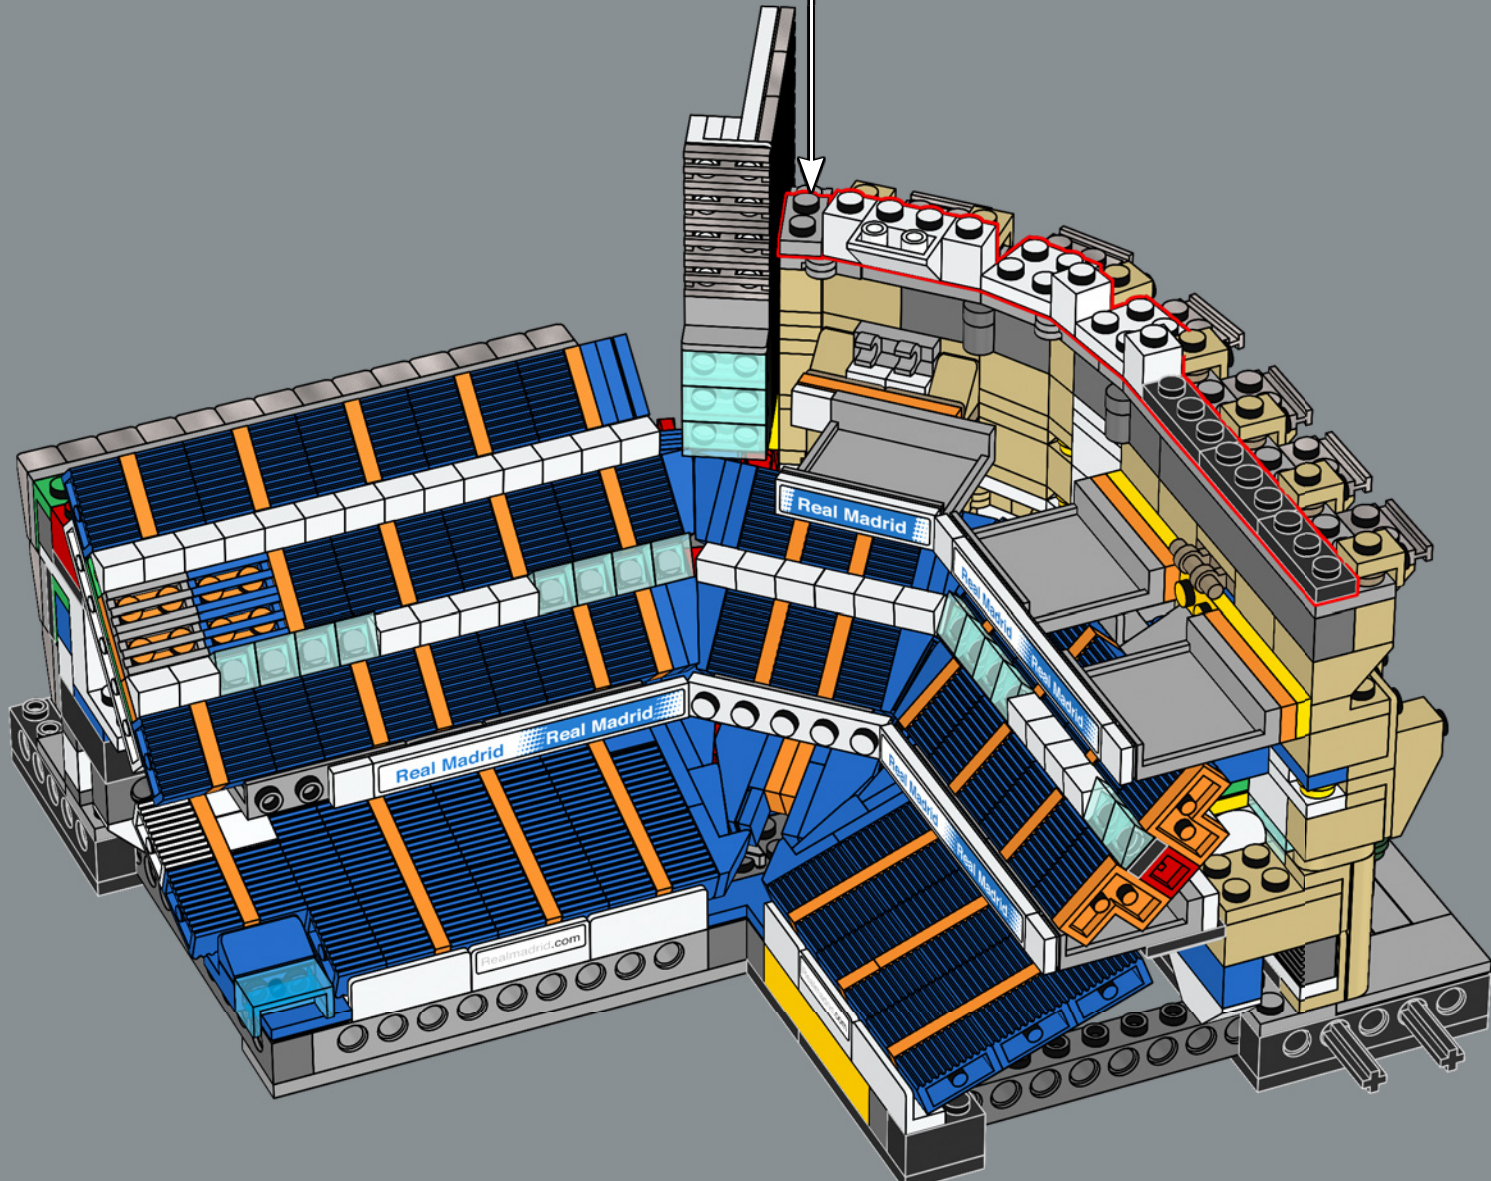

7x

207

7x

208

209

210

211

This bow brick was introduced in 1995 and has been used in everything from Space Shuttles to sports cars and now, the iconic roof of the Santiago Bernabéu.