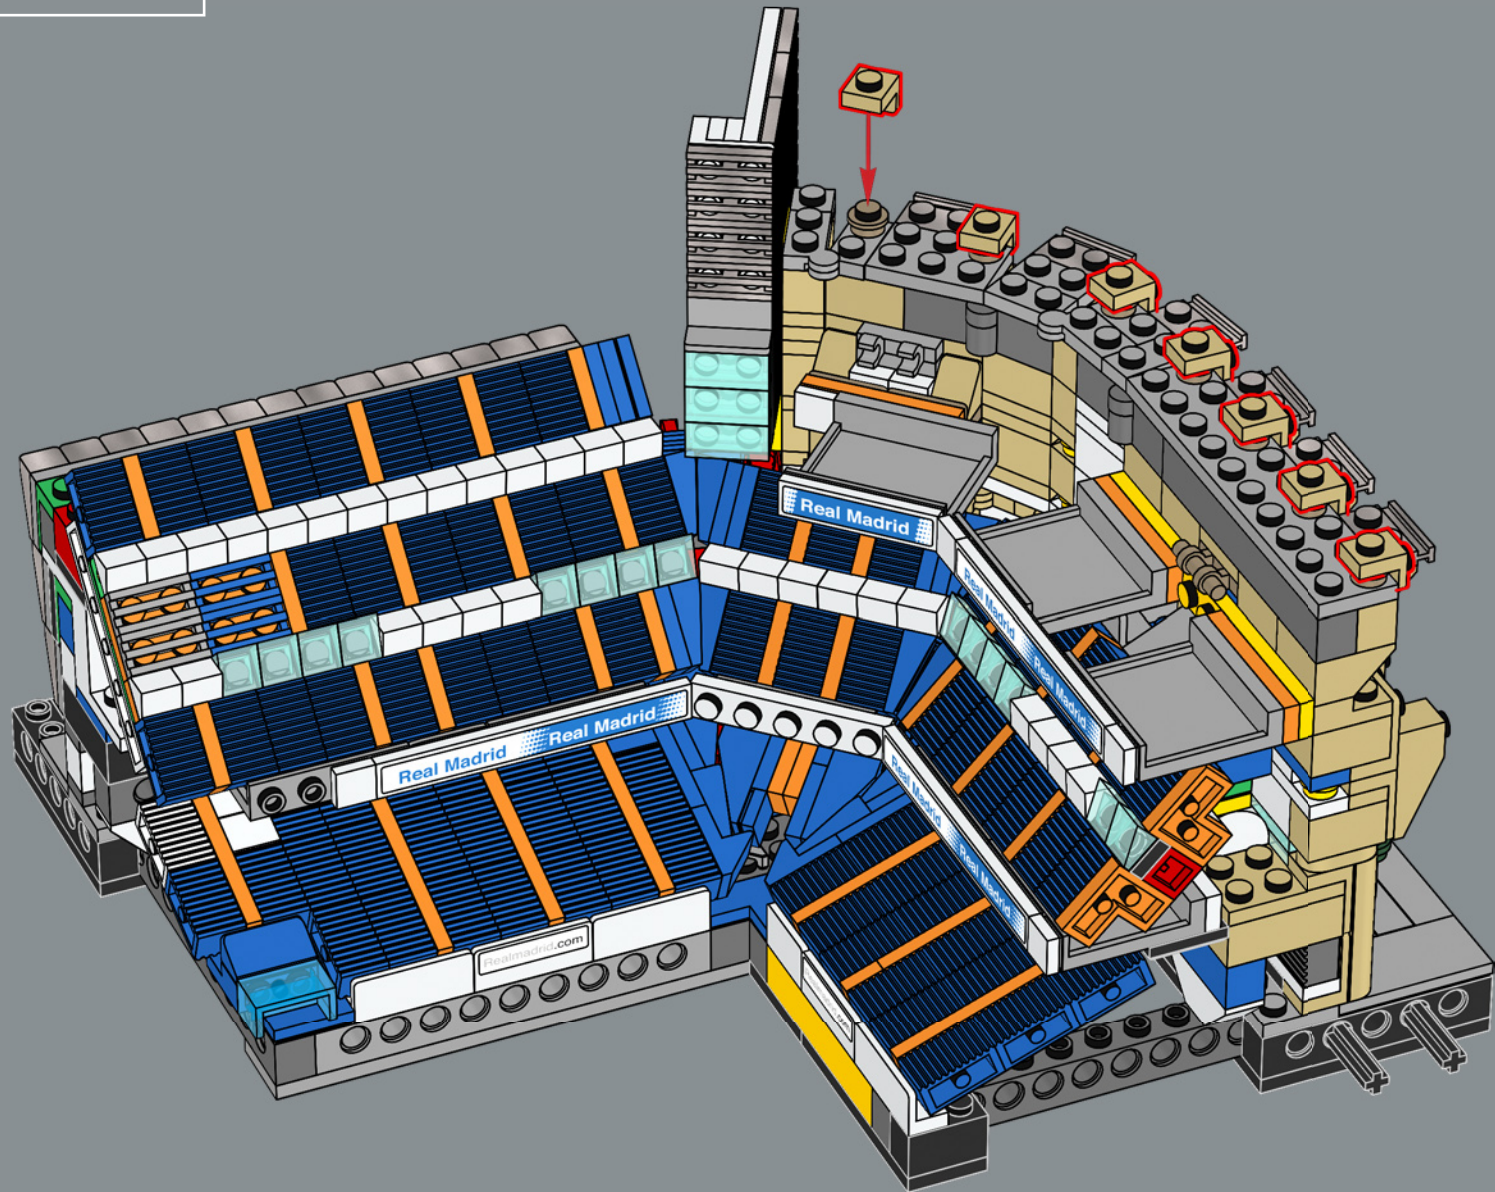

7x

207

7x

208

209

210

211

This bow brick was introduced in 1995 and has been used in everything from Space Shuttles to sports cars and now, the iconic roof of the Santiago Bernabéu.