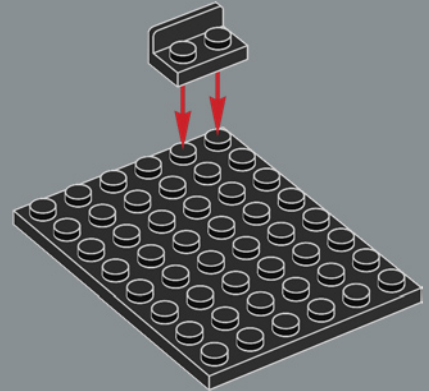

DISPLAY YOUR WAY

Display your reconfigurable model as a table centrepiece or use the two mounting brackets to hang it on your wall.

Combine two sets to create a four-spoked centrepiece, or three sets for a large six-spoke centrepiece (for table decoration only).

DISCLAIMER:
The mounting brackets can support one set. Combined sets should not be mounted on walls.

EVERLASTING CREATIVITY

🌿 Florists, interior designers and flower enthusiasts everywhere love getting creative with dried flowers. From delicate grasses to majestic petals, dried foliage makes such versatile décor for centrepieces, vase arrangements and wall art that can last for months, even years. With this latest addition to our LEGO® Botanical Collection, we hope you will feel inspired to turn your own 'LEGO everlastings' into a lush centrepiece in warm autumn colours.

1

2

3

4

5

6

7

Built into each side of the model is a 2×6 plate with a mounting bracket so you can hang your decoration on a wall. This special element first appears in DOTS products.