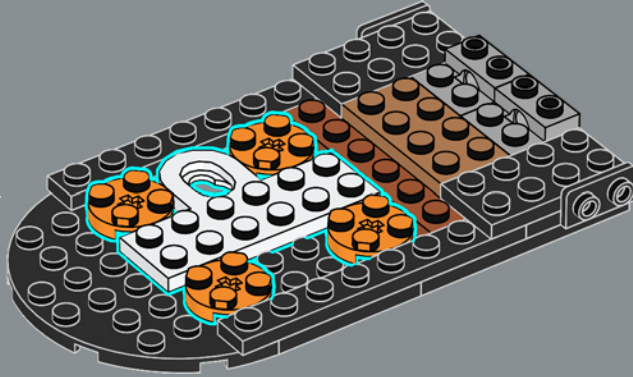

1

2

3

4

5

6

7

Built into each side of the model is a 2×6 plate with a mounting bracket so you can hang your decoration on a wall. This special element first appears in DOTS products.