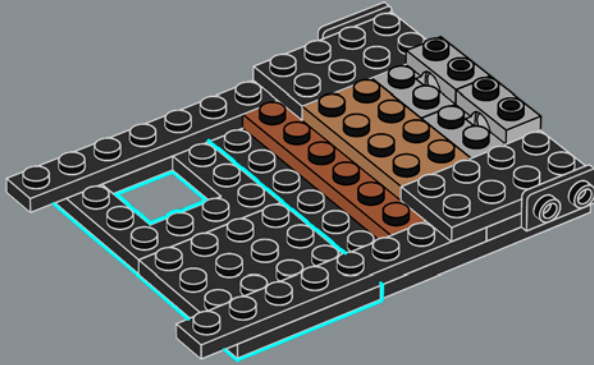

1

2

3

4

5

6

7

Built into each side of the model is a 2×6 plate with a mounting bracket so you can hang your decoration on a wall. This special element first appears in DOTS products.