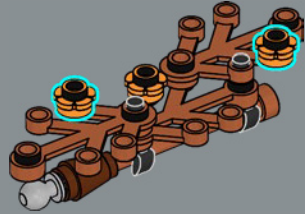

68

These small orange cosmos are made with a classic minifigure element: the epaulet, first used for Pirate theme Imperial Soldiers in 1989.

69

70

71

1

2

3