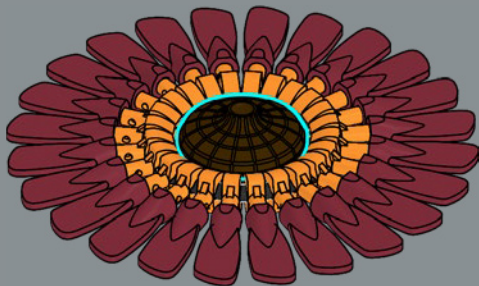

3

2x

4

22x

5

As you put together the dark red gerbera, notice that its petals are made of minifigure oar elements. It also uses a minifigure hat for the disc floret.

76

YOU COULD WIN