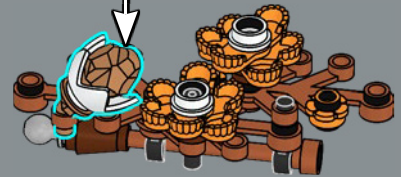

68

These small orange cosmos are made with a classic minifigure element: the epaulet, first used for Pirate theme Imperial Soldiers in 1989.

69

70

71

1

2

3