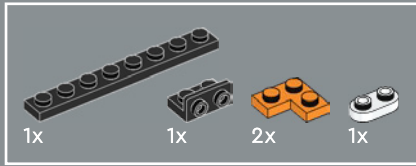

1

2

3

4

5

6

7

Built into each side of the model is a 2×6 plate with a mounting bracket so you can hang your decoration on a wall. This special element first appears in DOTS products.