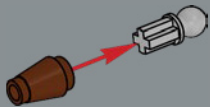

68

These small orange cosmos are made with a classic minifigure element: the epaulet, first used for Pirate theme Imperial Soldiers in 1989.

69

70

71

1

2

3