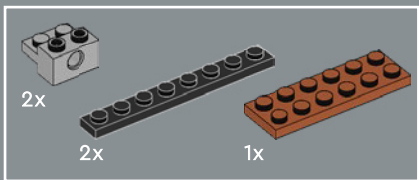

1

2

3

4

5

6

7

Built into each side of the model is a 2×6 plate with a mounting bracket so you can hang your decoration on a wall. This special element first appears in DOTS products.