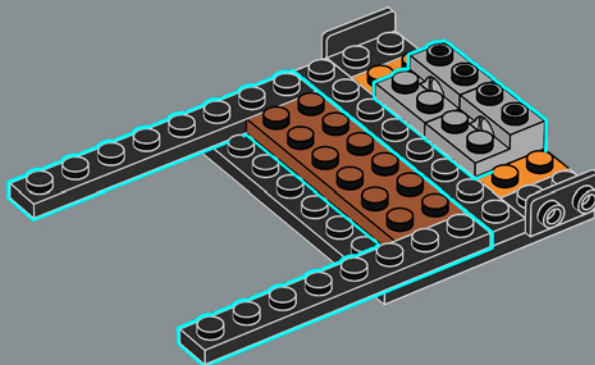

DISPLAY YOUR WAY

Display your reconfigurable model as a table centrepiece or use the two mounting brackets to hang it on your wall.

Combine two sets to create a four-spoked centrepiece, or three sets for a large six-spoke centrepiece (for table decoration only).

1

2

3

4

5

6

7

Built into each side of the model is a 2×6 plate with a mounting bracket so you can hang your decoration on a wall. This special element first appears in DOTS products.