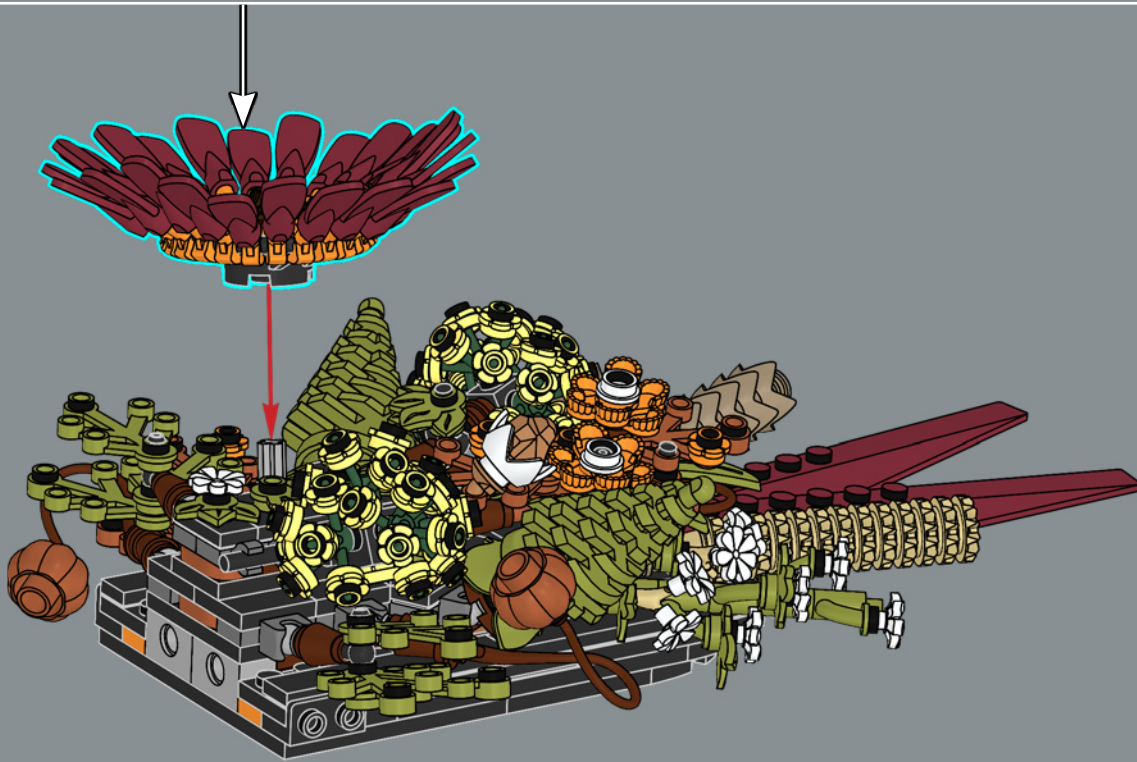

3

2x

4

22x

5

As you put together the dark red gerbera, notice that its petals are made of minifigure oar elements. It also uses a minifigure hat for the disc floret.

76

YOU COULD WIN