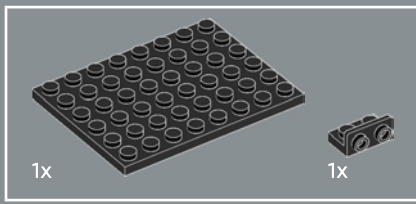

1

2

3

4

5

6

7

Built into each side of the model is a 2×6 plate with a mounting bracket so you can hang your decoration on a wall. This special element first appears in DOTS products.