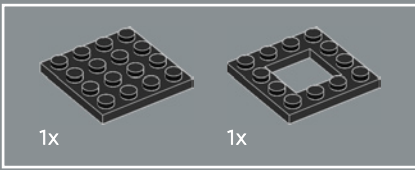

1

2

3

4

5

6

7

Built into each side of the model is a 2×6 plate with a mounting bracket so you can hang your decoration on a wall. This special element first appears in DOTS products.