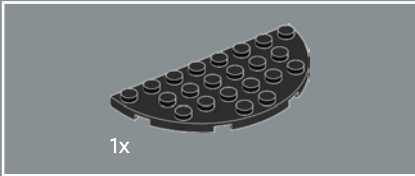

1

2

3

4

5

6

7

Built into each side of the model is a 2×6 plate with a mounting bracket so you can hang your decoration on a wall. This special element first appears in DOTS products.