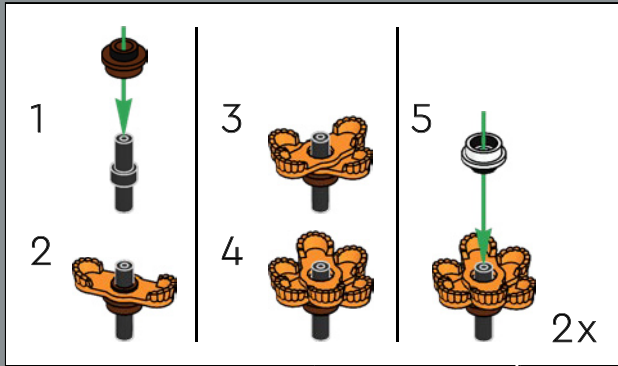

68

These small orange cosmos are made with a classic minifigure element: the epaulet, first used for Pirate theme Imperial Soldiers in 1989.