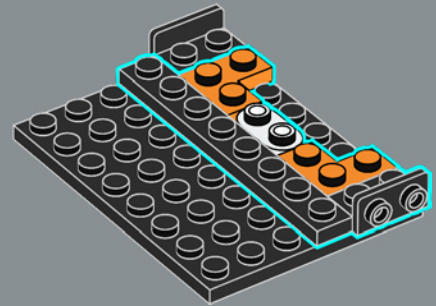

DISPLAY YOUR WAY

Display your reconfigurable model as a table centrepiece or use the two mounting brackets to hang it on your wall.

Combine two sets to create a four-spoked centrepiece, or three sets for a large six-spoke centrepiece (for table decoration only).

1

2

3

4

5

6

7

Built into each side of the model is a 2×6 plate with a mounting bracket so you can hang your decoration on a wall. This special element first appears in DOTS products.