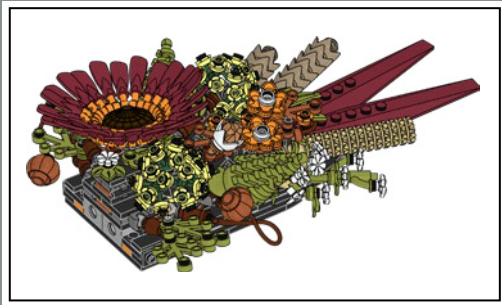

DISCLAIMER:
The mounting brackets can support one set. Combined sets should not be mounted on walls.

EVERLASTING CREATIVITY

🌿 Florists, interior designers and flower enthusiasts everywhere love getting creative with dried flowers. From delicate grasses to majestic petals, dried foliage makes such versatile décor for centrepieces, vase arrangements and wall art that can last for months, even years. With this latest addition to our LEGO® Botanical Collection, we hope you will feel inspired to turn your own 'LEGO everlastings' into a lush centrepiece in warm autumn colours.

Enjoy building!

CHRIS McVEIGH
Designer at the LEGO Group

PLANTS FROM PLANTS

»»» 'Fresh flowers are nature's gifts. There is so much beauty in preserving them, giving them lasting life, and celebrating them as works of art. But did you know that your LEGO® dried flower art also has elements made from plant-based plastic?'

1

2

3

4

5

6

7

Built into each side of the model is a 2×6 plate with a mounting bracket so you can hang your decoration on a wall. This special element first appears in DOTS products.