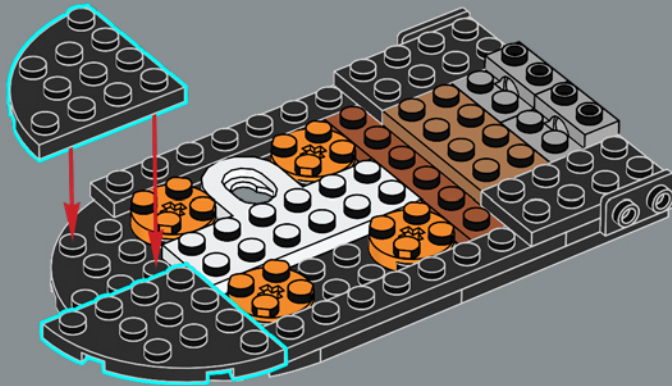

7

Built into each side of the model is a 2×6 plate with a mounting bracket so you can hang your decoration on a wall. This special element first appears in DOTS products.

8