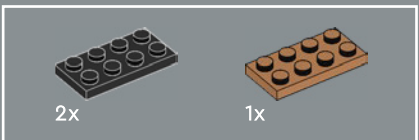

1

2

3

4

5

6

7

Built into each side of the model is a 2×6 plate with a mounting bracket so you can hang your decoration on a wall. This special element first appears in DOTS products.