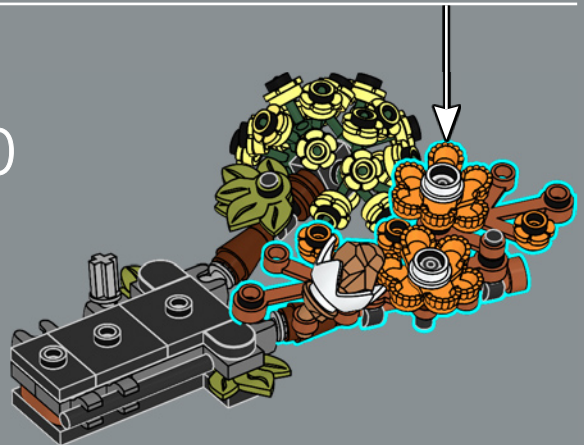

68

These small orange cosmos are made with a classic minifigure element: the epaulet, first used for Pirate theme Imperial Soldiers in 1989.

69

70

71

1

2

3