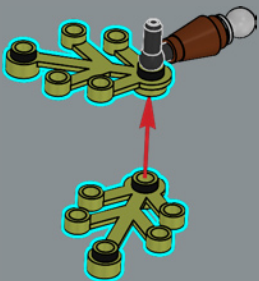

68

These small orange cosmos are made with a classic minifigure element: the epaulet, first used for Pirate theme Imperial Soldiers in 1989.

69

70

71

1

2

3