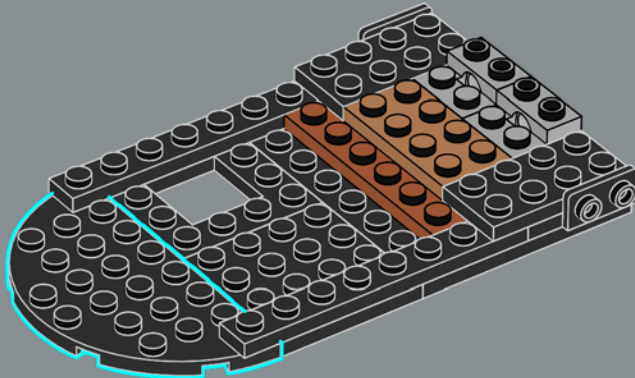

DISPLAY YOUR WAY

Display your reconfigurable model as a table centrepiece or use the two mounting brackets to hang it on your wall.

Combine two sets to create a four-spoked centrepiece, or three sets for a large six-spoke centrepiece (for table decoration only).

1

2

3

4

5

6

7

Built into each side of the model is a 2×6 plate with a mounting bracket so you can hang your decoration on a wall. This special element first appears in DOTS products.