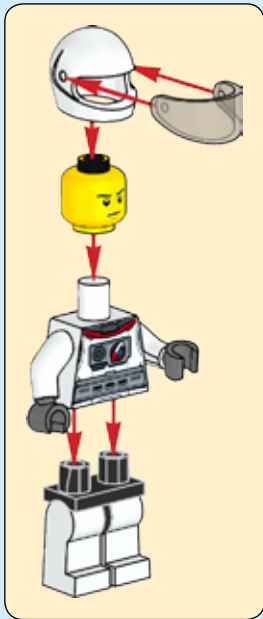

CREATOR

3 IN 1

A small icon of a blue and white book or manual, positioned below the "3 IN 1" text.

31066

LEGO.com/creator

2

1

2