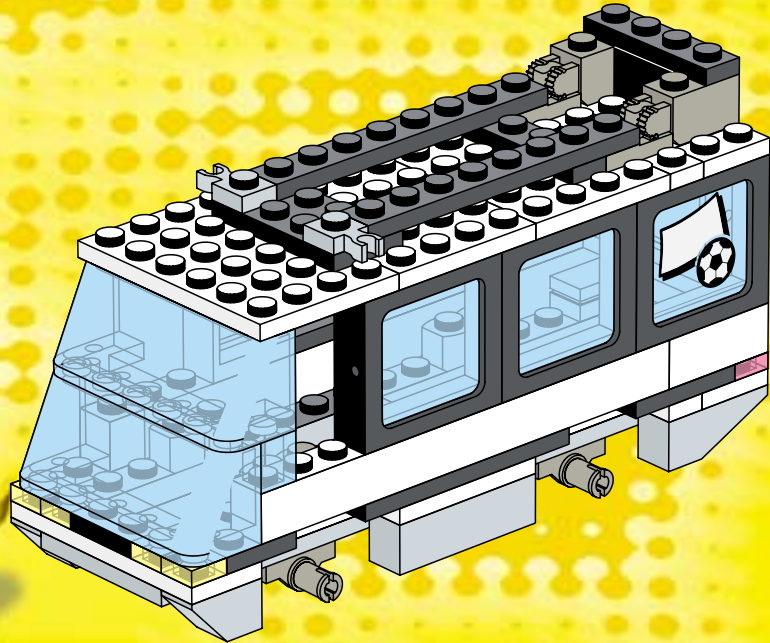

3404

4132654

7

8

10

12

13

15

3409+3410

3409+3410

3409+3409

3401+3401+3410

A vibrant green background featuring various LEGO minifigures in soccer uniforms. Some are in green and white striped jerseys, others in blue and white. One minifigure is holding a trophy, another is kicking a ball, and others are in dynamic poses. A central banner contains the website address. Soccer balls and a goal are also visible.