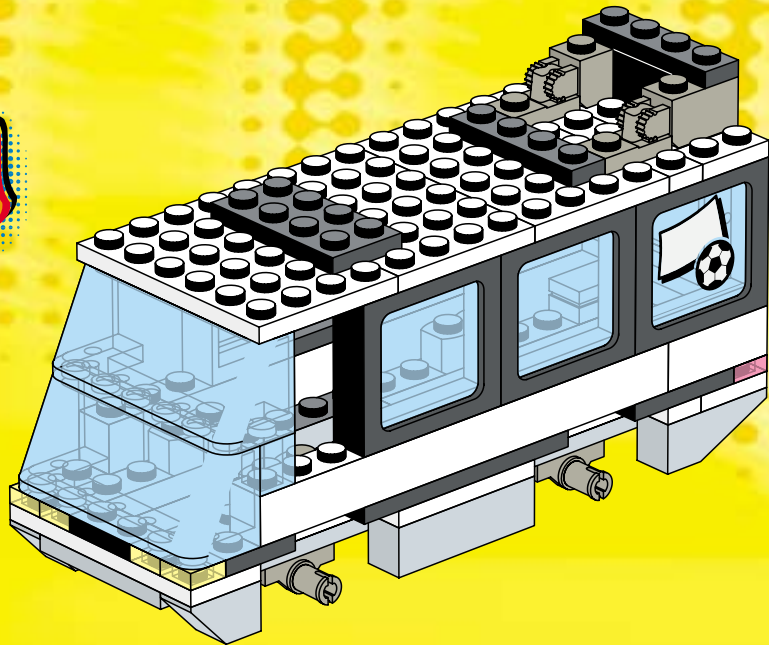

3404

4132654

7

8

10

12

13

15

3409+3410

3409+3410

3409+3409

3401+3401+3410

A vibrant green background featuring various LEGO minifigures in soccer uniforms. Some are in green and white striped jerseys, others in blue and white. One minifigure is holding a trophy, another is kicking a ball, and others are in dynamic poses. A central banner contains the website address. Soccer balls and a goal are also visible.