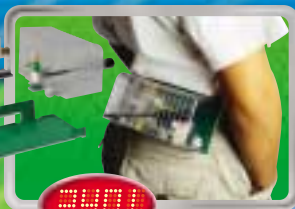

3402

3408

3403

3402

3403

3403

3403

3409