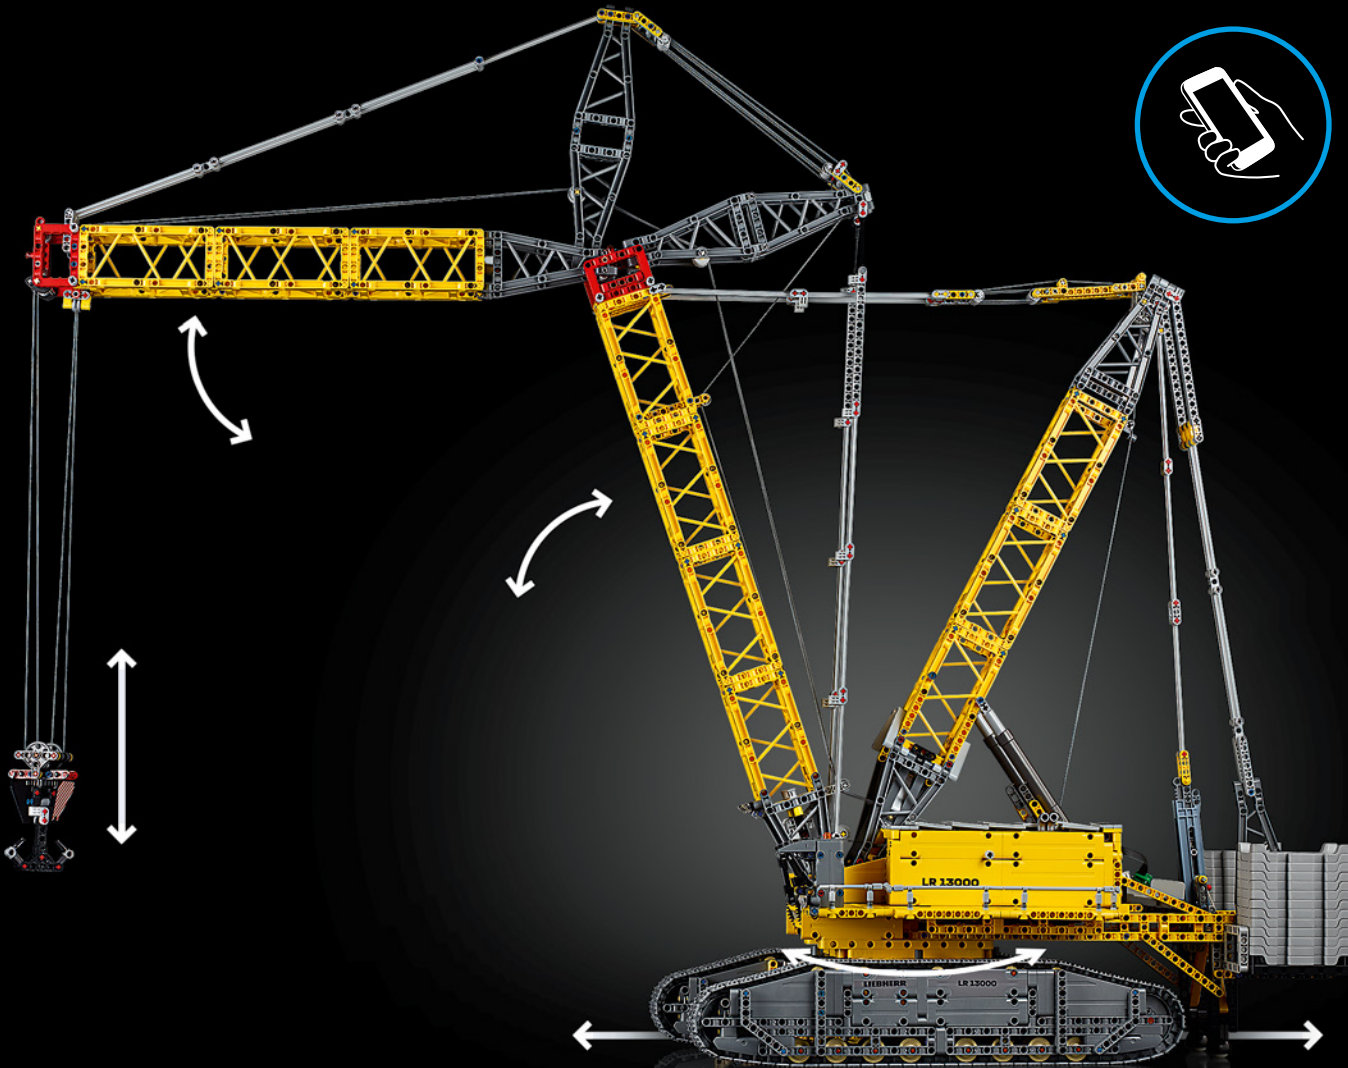

# MADE WITH LIEBHERR

This model of one of the world's biggest conventional crawler cranes nearly requires a construction site of its own. Designed in partnership with Liebherr, the LEGO® Technic Liebherr LR 13000 Crawler Crane is the largest ever LEGO Technic model in all dimensional measurements. Design details and LEGO Technic Control+ App functions mirror real-life features: Six XL angular motors and two smart hubs let you drive the crane,

turn the superstructure, control the boom, jib and hook. 24 new weight elements provide nearly 1 kg (2.2 lbs.) of counterweight. Sensors and alarms generate warnings if you approach the safety limits of the crane. At 100 cm (39 in.) high, 111 cm (43.5 in.) long and 28 cm (11 in.) wide, it is the ultimate construction experience.

## LIEBHERR LR 1300

- Derrick ballast: 1,500 Imperial tons (1,680 US tons)
- Lifting capacity: 3,000 Imperial tons (3,360 US tons)
- Lifting height: 236 m (774.2 ft.)
- Counterweight at superstructure: 400 Imperial tons (448 US tons)
- Engine power: 1,000 kW
- Maximum boom system of 120 m (393.7 ft.) main boom and 126 m (413.3 ft.) luffing jib