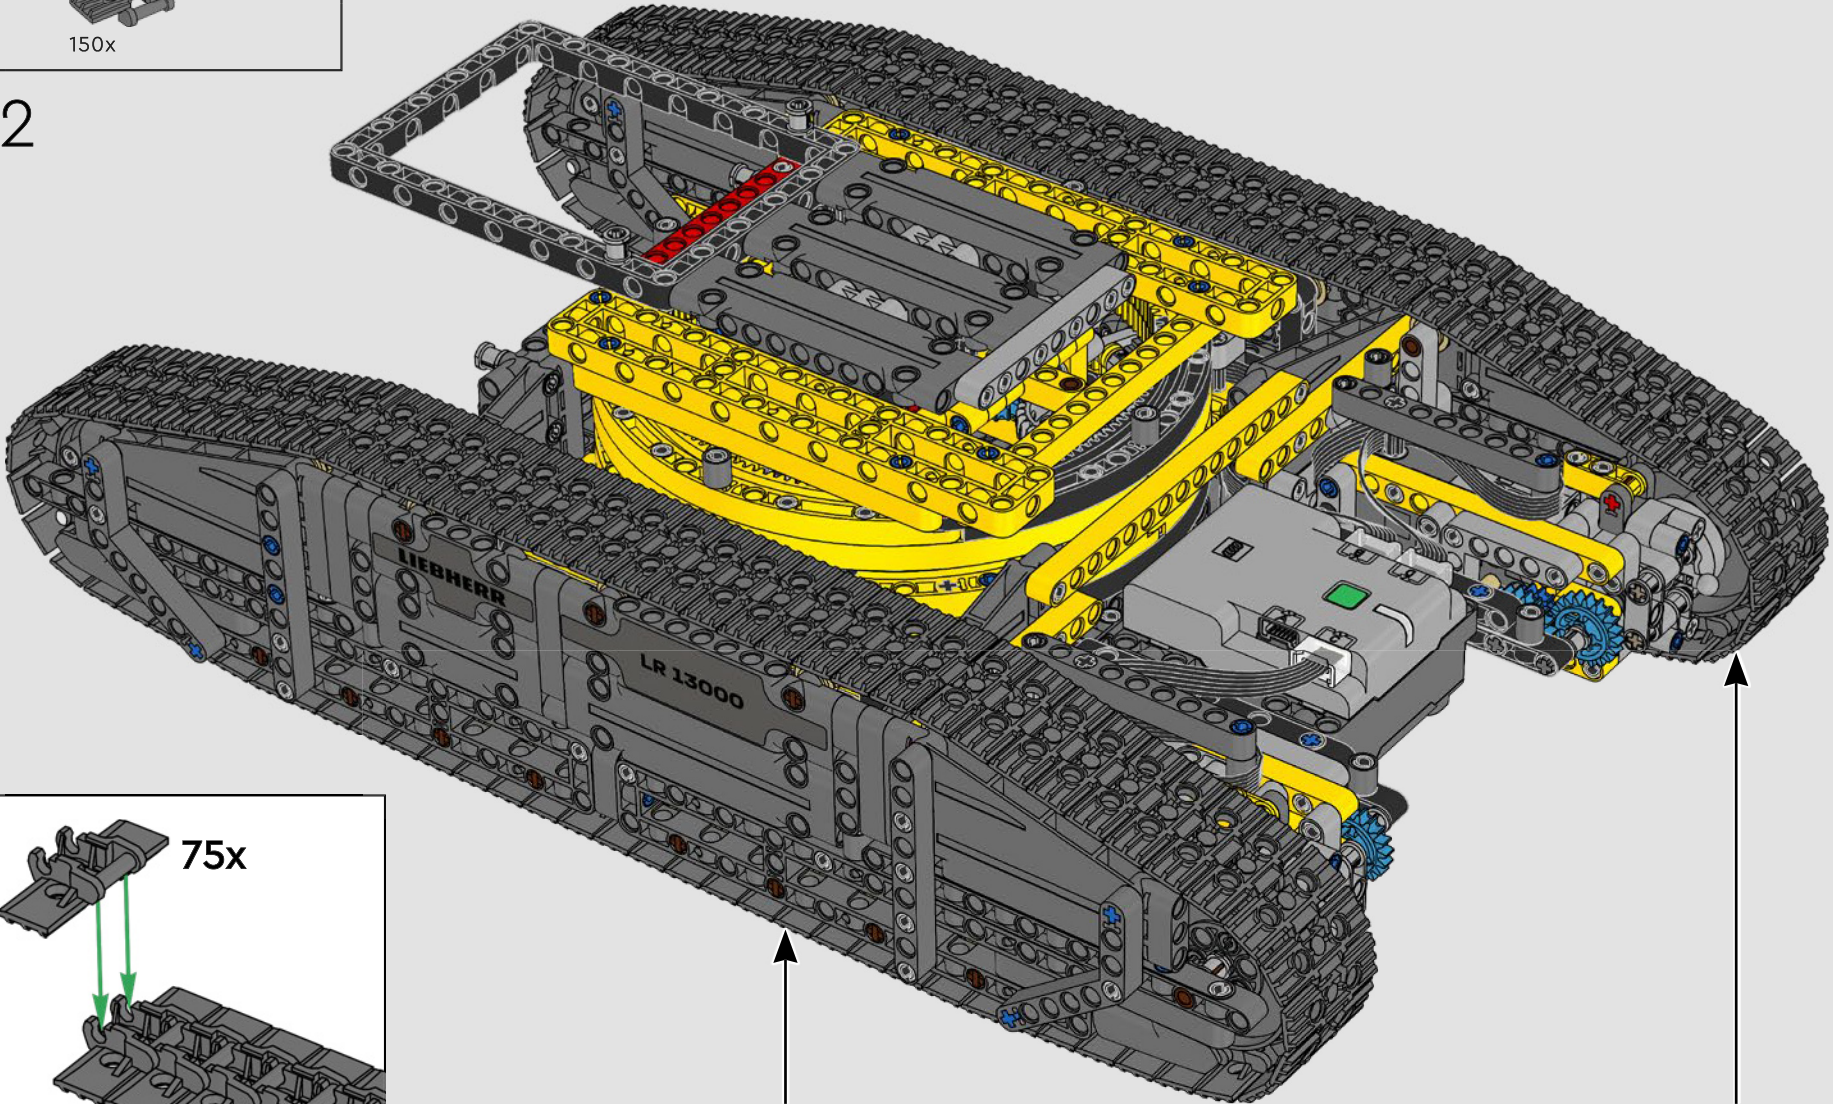

## ***CHECK POINT 2 OF 5: TEST TRACK AND TURNTABLE FUNCTIONS***

---

***Before you continue building,  
check the track and turntable functions:***

1. Open the LEGO® Control+ App on your smartphone or tablet
2. Select the 42146 Liebherr Crawler Crane in the model selection screen
3. Open Step 2
4. Follow the instructions in the app to test all track and turntable functions.