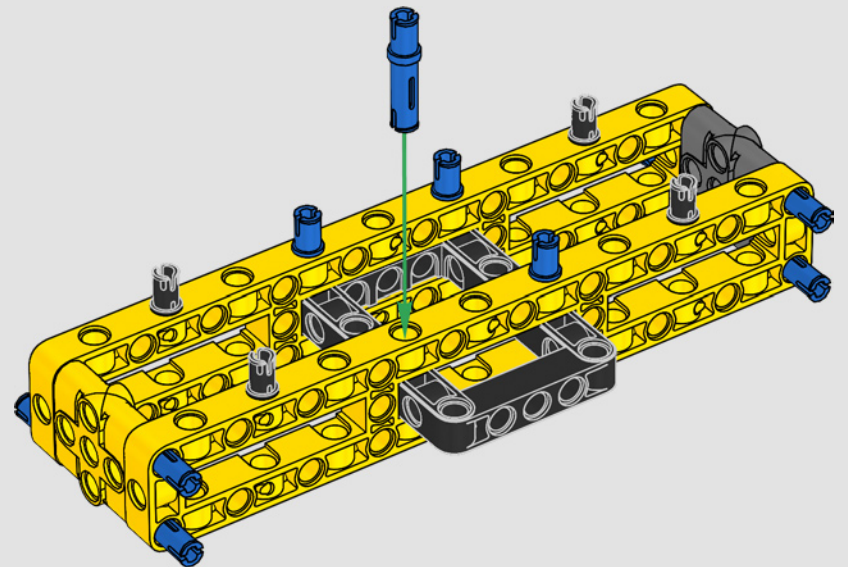

turn the superstructure, control the boom, jib and hook. 24 new weight elements provide nearly 1 kg (2.2 lbs.) of counterweight. Sensors and alarms generate warnings if you approach the safety limits of the crane. At 100 cm (39 in.) high, 111 cm (43.5 in.) long and 28 cm (11 in.) wide, it is the ultimate construction experience.

27

28

1x

29

30

31

32

35