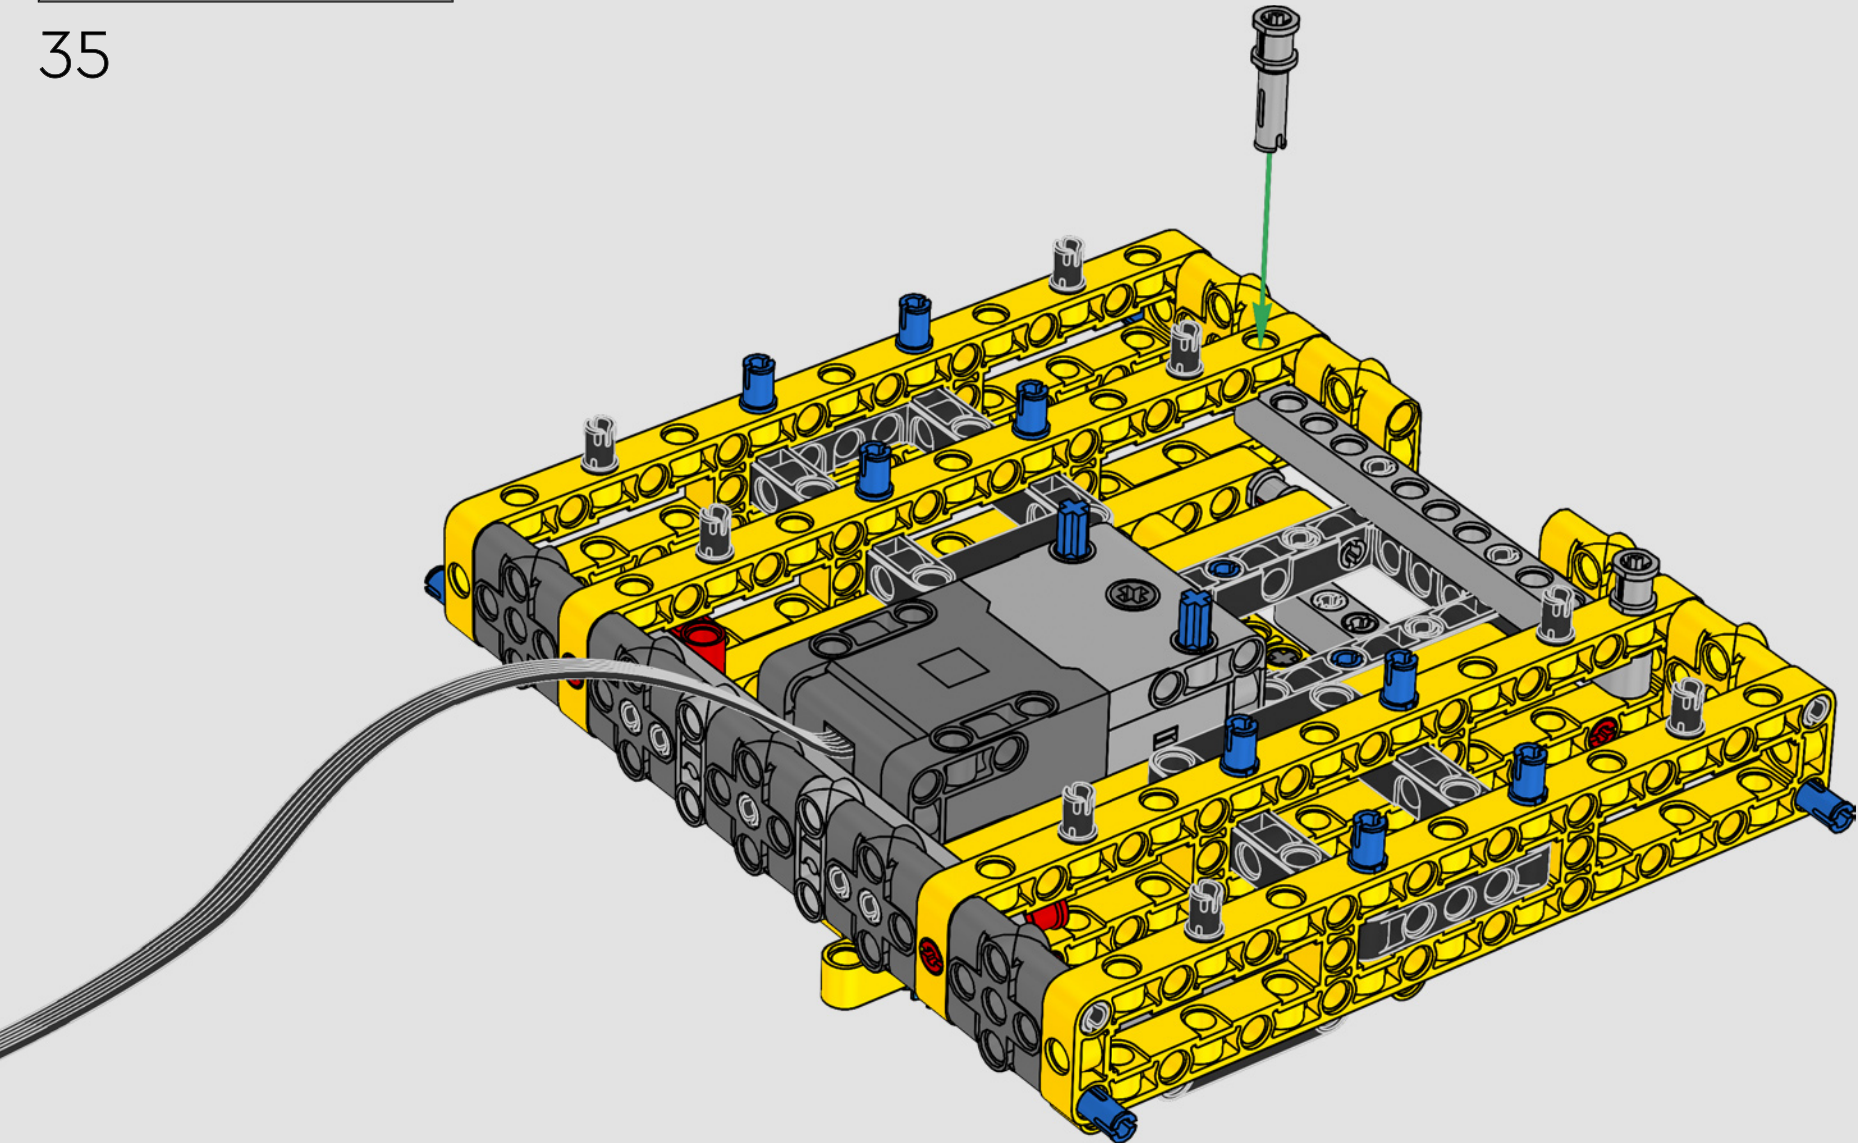

turn the superstructure, control the boom, jib and hook. 24 new weight elements provide nearly 1 kg (2.2 lbs.) of counterweight. Sensors and alarms generate warnings if you approach the safety limits of the crane. At 100 cm (39 in.) high, 111 cm (43.5 in.) long and 28 cm (11 in.) wide, it is the ultimate construction experience.

## LIEBHERR LR 1300

- Derrick ballast: 1,500 Imperial tons (1,680 US tons)
- Lifting capacity: 3,000 Imperial tons (3,360 US tons)
- Lifting height: 236 m (774.2 ft.)
- Counterweight at superstructure: 400 Imperial tons (448 US tons)
- Engine power: 1,000 kW
- Maximum boom system of 120 m (393.7 ft.) main boom and 126 m (413.3 ft.) luffing jib

27

28

1x

29

30

31

32

35