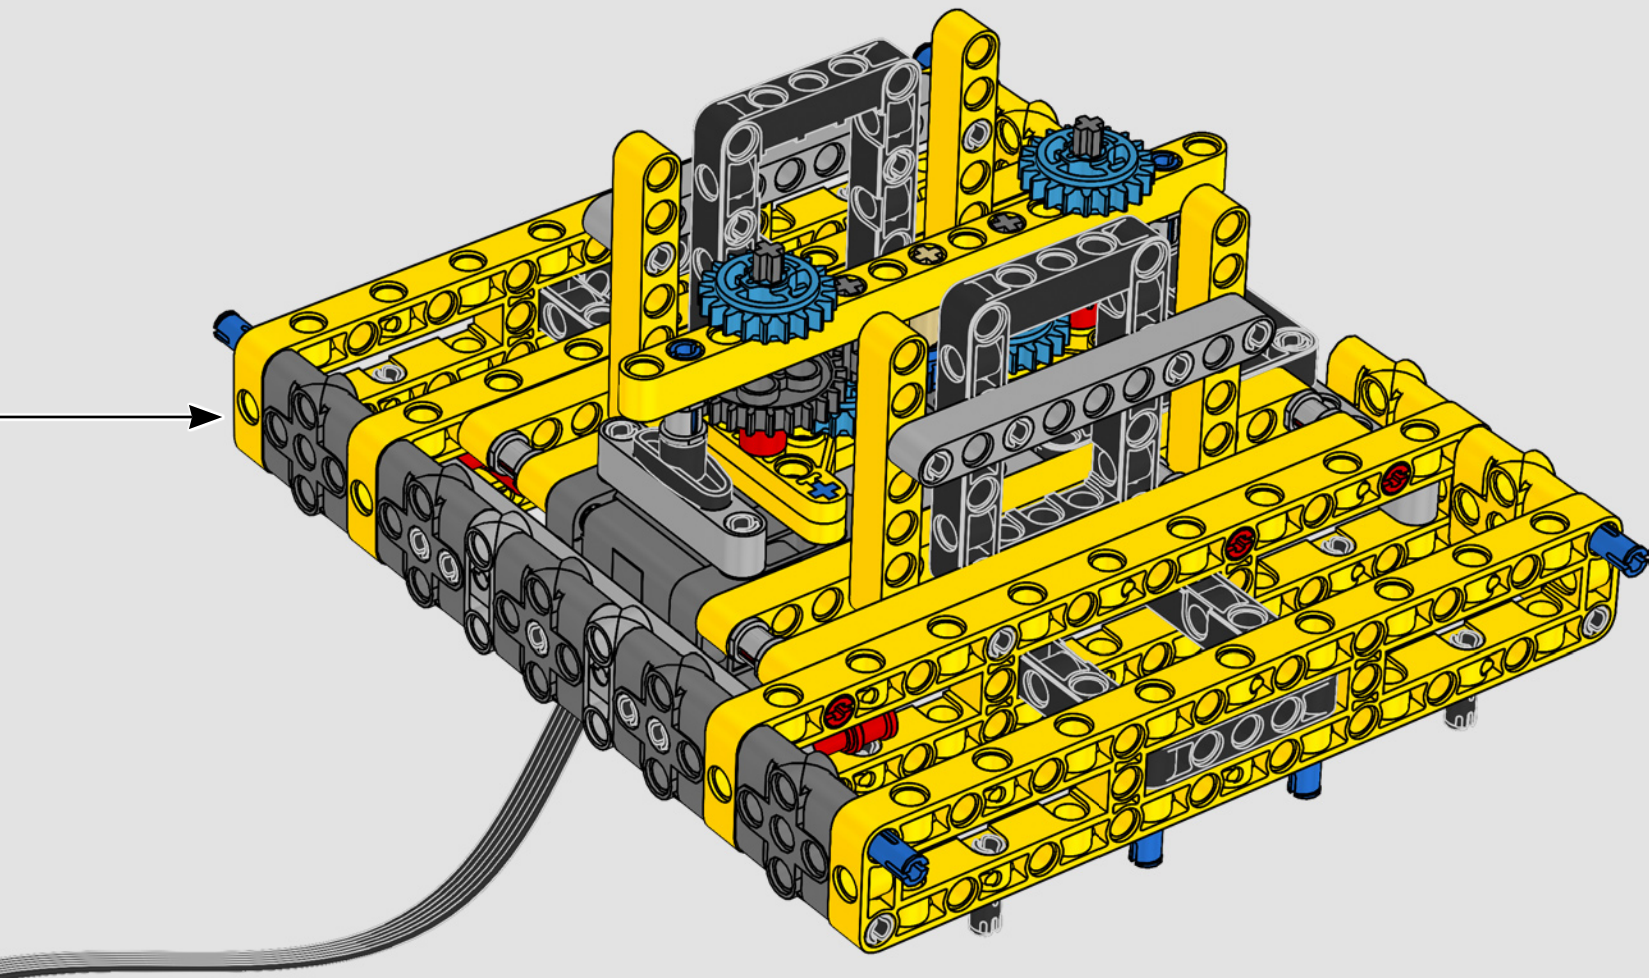

turn the superstructure, control the boom, jib and hook. 24 new weight elements provide nearly 1 kg (2.2 lbs.) of counterweight. Sensors and alarms generate warnings if you approach the safety limits of the crane. At 100 cm (39 in.) high, 111 cm (43.5 in.) long and 28 cm (11 in.) wide, it is the ultimate construction experience.

## LIEBHERR LR 1300

- Derrick ballast: 1,500 Imperial tons (1,680 US tons)
- Lifting capacity: 3,000 Imperial tons (3,360 US tons)
- Lifting height: 236 m (774.2 ft.)
- Counterweight at superstructure: 400 Imperial tons (448 US tons)
- Engine power: 1,000 kW
- Maximum boom system of 120 m (393.7 ft.) main boom and 126 m (413.3 ft.) luffing jib

27

28

1x

29

30

31

32

35