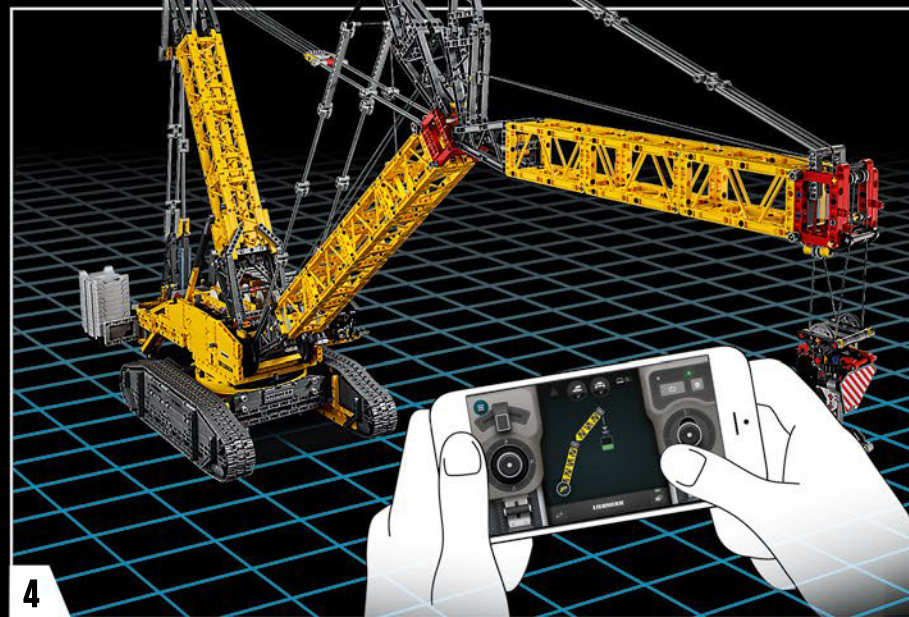

# MADE WITH LIEBHERR

This model of one of the world's biggest conventional crawler cranes nearly requires a construction site of its own. Designed in partnership with Liebherr, the LEGO® Technic Liebherr LR 13000 Crawler Crane is the largest ever LEGO Technic model in all dimensional measurements. Design details and LEGO Technic Control+ App functions mirror real-life features: Six XL angular motors and two smart hubs let you drive the crane,

turn the superstructure, control the boom, jib and hook. 24 new weight elements provide nearly 1 kg (2.2 lbs.) of counterweight. Sensors and alarms generate warnings if you approach the safety limits of the crane. At 100 cm (39 in.) high, 111 cm (43.5 in.) long and 28 cm (11 in.) wide, it is the ultimate construction experience.

## LIEBHERR LR 1300

- Derrick ballast: 1,500 Imperial tons (1,680 US tons)
- Lifting capacity: 3,000 Imperial tons (3,360 US tons)
- Lifting height: 236 m (774.2 ft.)
- Counterweight at superstructure: 400 Imperial tons (448 US tons)
- Engine power: 1,000 kW
- Maximum boom system of 120 m (393.7 ft.) main boom and 126 m (413.3 ft.) luffing jib