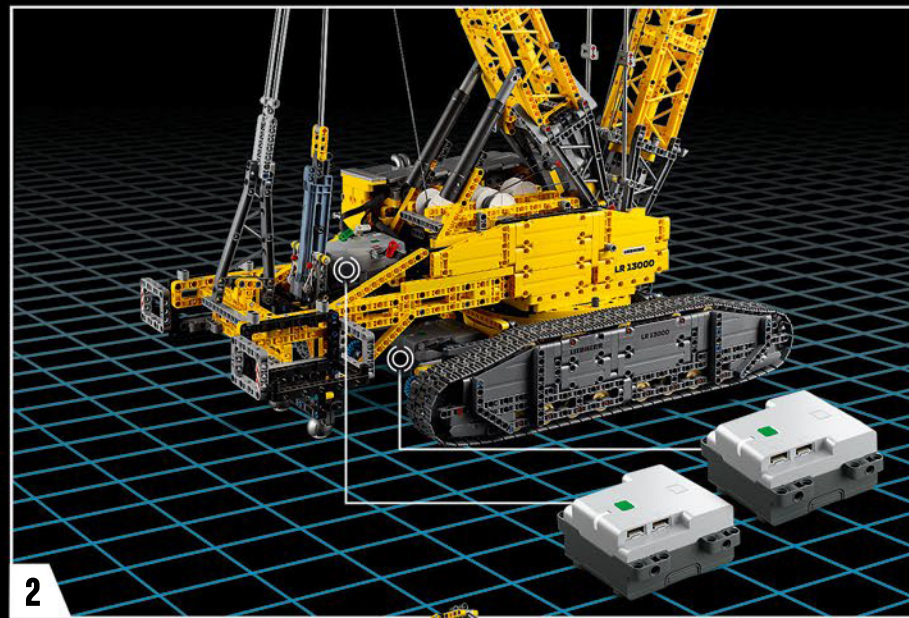

# MADE WITH LIEBHERR

This model of one of the world's biggest conventional crawler cranes nearly requires a construction site of its own. Designed in partnership with Liebherr, the LEGO® Technic Liebherr LR 13000 Crawler Crane is the largest ever LEGO Technic model in all dimensional measurements. Design details and LEGO Technic Control+ App functions mirror real-life features: Six XL angular motors and two smart hubs let you drive the crane,

turn the superstructure, control the boom, jib and hook. 24 new weight elements provide nearly 1 kg (2.2 lbs.) of counterweight. Sensors and alarms generate warnings if you approach the safety limits of the crane. At 100 cm (39 in.) high, 111 cm (43.5 in.) long and 28 cm (11 in.) wide, it is the ultimate construction experience.

## LIEBHERR LR 1300

- Derrick ballast: 1,500 Imperial tons (1,680 US tons)
- Lifting capacity: 3,000 Imperial tons (3,360 US tons)
- Lifting height: 236 m (774.2 ft.)
- Counterweight at superstructure: 400 Imperial tons (448 US tons)
- Engine power: 1,000 kW
- Maximum boom system of 120 m (393.7 ft.) main boom and 126 m (413.3 ft.) luffing jib