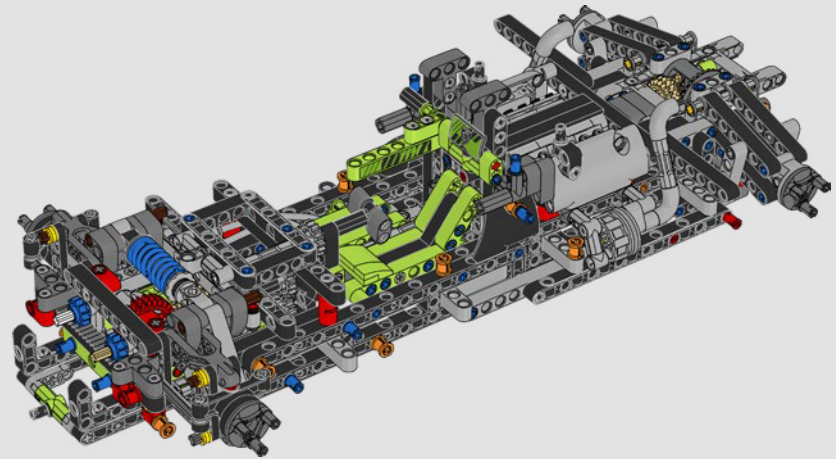

KASPER HANSEN
Designer
LEGO® Technic

FROM THE DESIGN TEAM

'We designed the 1:10 scale model based on the real car. It was a great pleasure to work so closely with the PEUGEOT Sport team, while they were in the middle of their development, too. We even went to a private test session at the Magny-Cours racetrack. We first created a concept version, then added details and functions as the real car evolved, like the unique suspension, electric "wiring" and glow-in-the-dark effects for 24-hour racing.'

1991-1993

The PEUGEOT 905 enters in the 24 Hours of Le Mans from 1991 to 1993, giving PEUGEOT its first win in the race in 1992, following up with a historic triple win in 1993.

PEUGEOT 908

2011

PEUGEOT 908, the V8 engine car, won five victories in seven races. At the 2011 24 Hours of Le Mans, the team was only 13 seconds from victory, finishing in 2nd, 3rd and 4th places.

HIGHLIGHTS FROM PEUGEOT HISTORY IN 24 HOURS OF LE MANS

PEUGEOT 9X8 HYPERCAR

2023

2023

As 24 Hours of Le Mans celebrates 100 years of endurance racing, PEUGEOT enters the 9X8 Hypercar in the new Le Mans Hybrid class race.