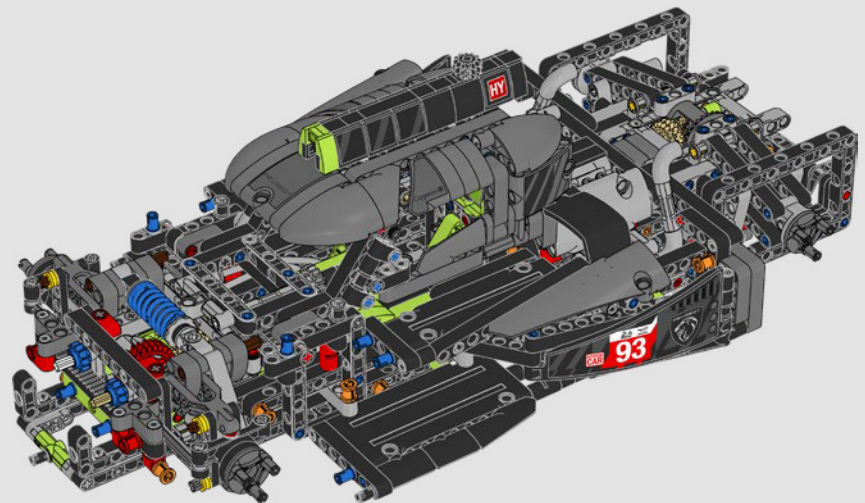

KASPER HANSEN
Designer
LEGO® Technic

FROM THE DESIGN TEAM

'We designed the 1:10 scale model based on the real car. It was a great pleasure to work so closely with the PEUGEOT Sport team, while they were in the middle of their development, too. We even went to a private test session at the Magny-Cours racetrack. We first created a concept version, then added details and functions as the real car evolved, like the unique suspension, electric "wiring" and glow-in-the-dark effects for 24-hour racing.'

2007-2010

The PEUGEOT 908 HDI FAP, the V12 engine car, returns the PEUGEOT Sport team to the 24 Hours of Le Mans, securing second place in both 2007 and 2008, and a double win in 2009.

1937

1991

2007

2011

PEUGEOT 905

1991-1993

The PEUGEOT 905 enters in the 24 Hours of Le Mans from 1991 to 1993, giving PEUGEOT its first win in the race in 1992, following up with a historic triple win in 1993.

PEUGEOT 908

2011

PEUGEOT 908, the V8 engine car, won five victories in seven races. At the 2011 24 Hours of Le Mans, the team was only 13 seconds from victory, finishing in 2nd, 3rd and 4th places.

HIGHLIGHTS FROM PEUGEOT HISTORY IN 24 HOURS OF LE MANS

PEUGEOT 9X8 HYPERCAR

2023

2023

As 24 Hours of Le Mans celebrates 100 years of endurance racing, PEUGEOT enters the 9X8 Hypercar in the new Le Mans Hybrid class race.