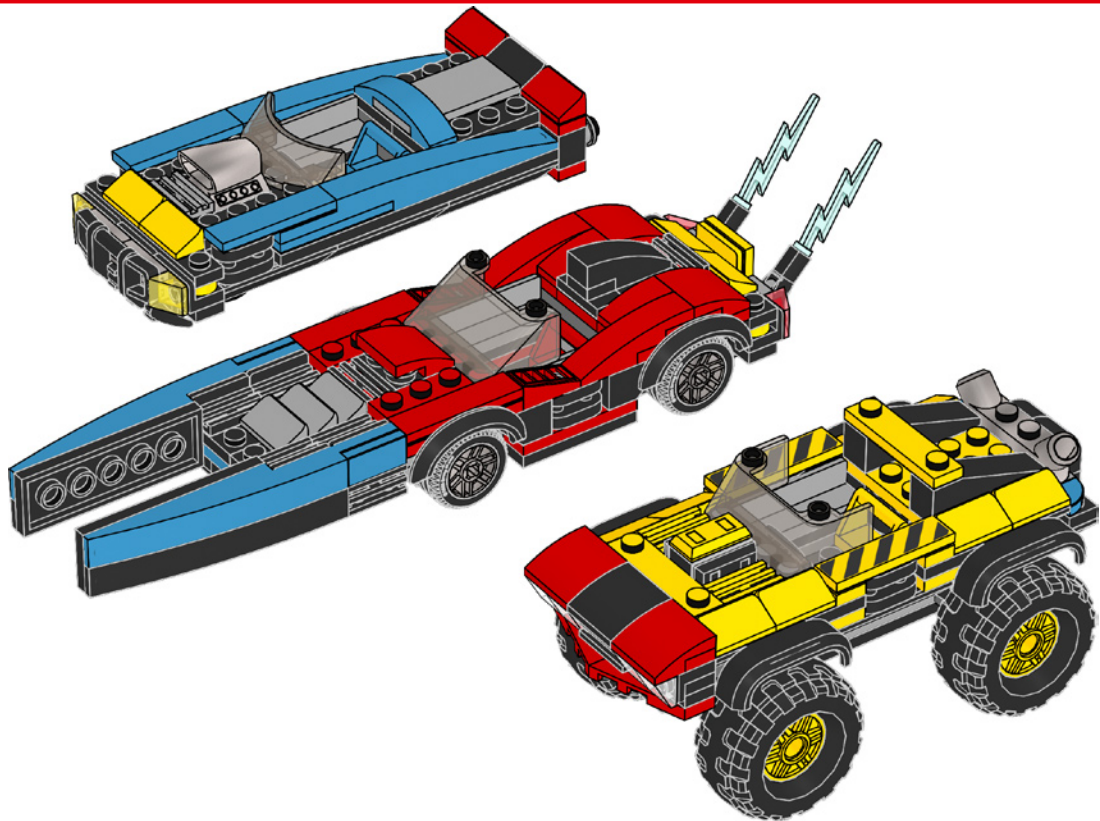

3x

40

41

3

42

1

2

3

43

The image features a repeating pattern of various LEGO bricks and pieces, including 1x2, 1x3, 1x4, 1x6, 2x2, and 2x4 bricks, as well as Technic pins and curved connectors. The pieces are rendered in a simple, line-art style with light gray outlines and are scattered across the entire page.