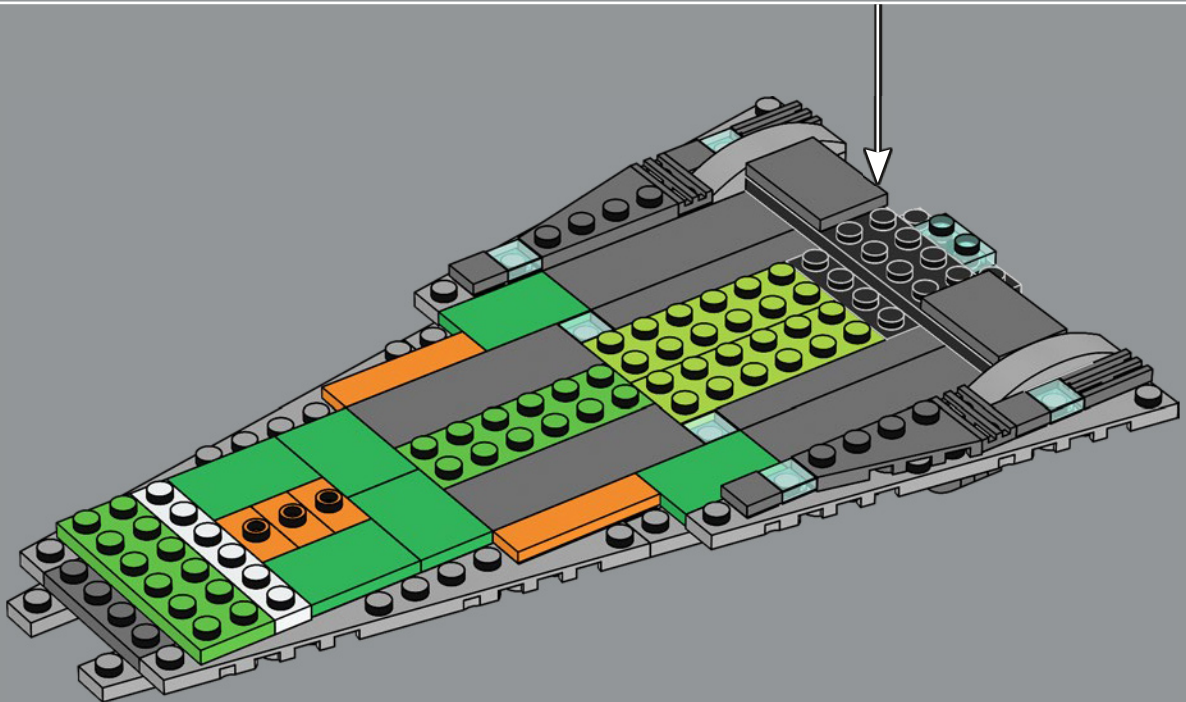

## Built by Kuat Drive Yards

Darth Vader's titanic Star Dreadnought measures 19 kilometers (11.8 miles) in length, with a capacity for 280,784 crew members, 38,000 troops and support staff. Armed with more than 1,000 turbolasers, missile launchers, ion and laser cannons, it transports up to a thousand starfighters and hundreds of shuttles. A team of movie model makers created the scale model in just seven weeks. To convey the unprecedented size of the *Executor*, the team etched tiny holes in brass plates to allow light to shine through the starship's exterior, creating the illusion of around 250,000 lights!

17

18

19

20

21

22

23

24