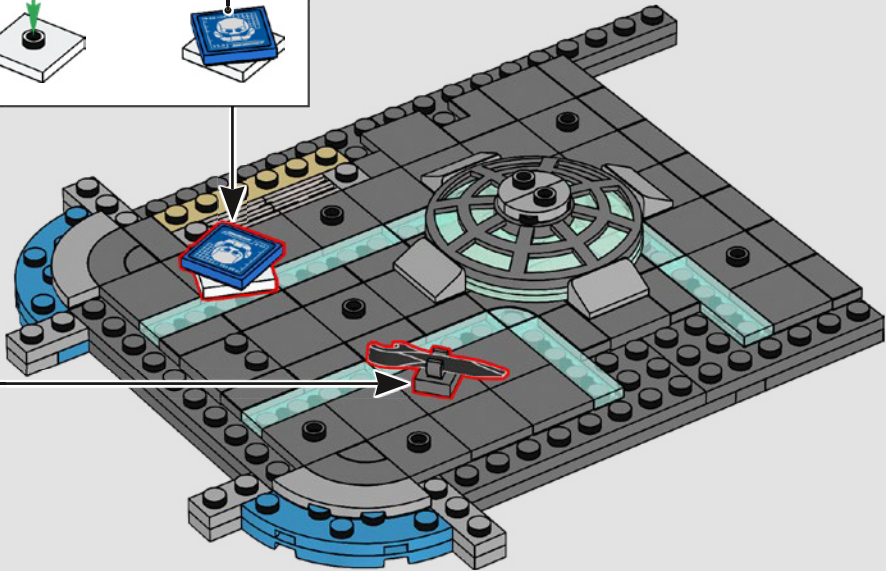

166

167

168

169

170

171

172

To add something special to Tony Stark's workshop in the tower, we created a battle-damaged version of the Iron Man Mark VI armor – the one used to capture Loki, and the first to include the updated arc reactor.