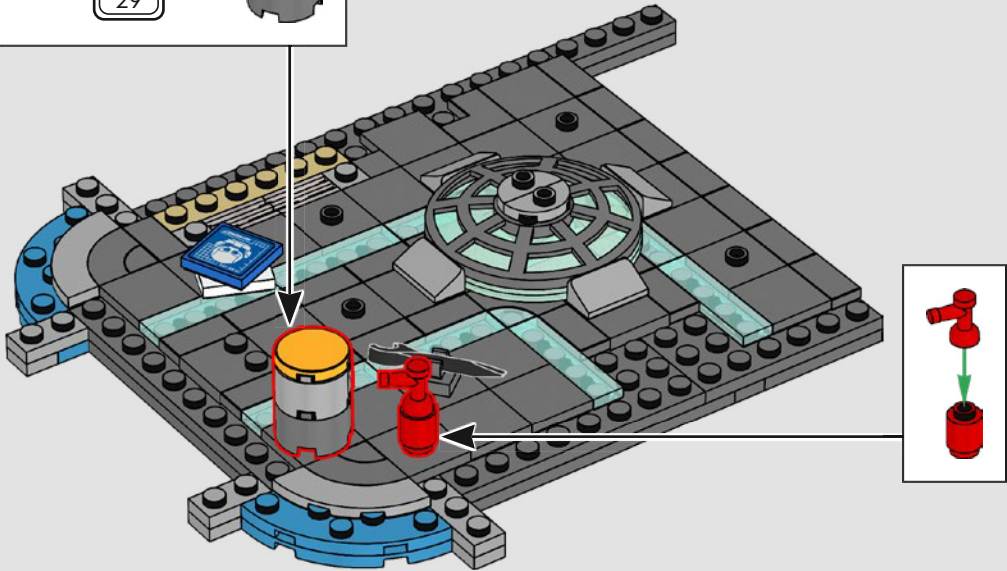

166

167

168

169

170

171

172

To add something special to Tony Stark's workshop in the tower, we created a battle-damaged version of the Iron Man Mark VI armor – the one used to capture Loki, and the first to include the updated arc reactor.