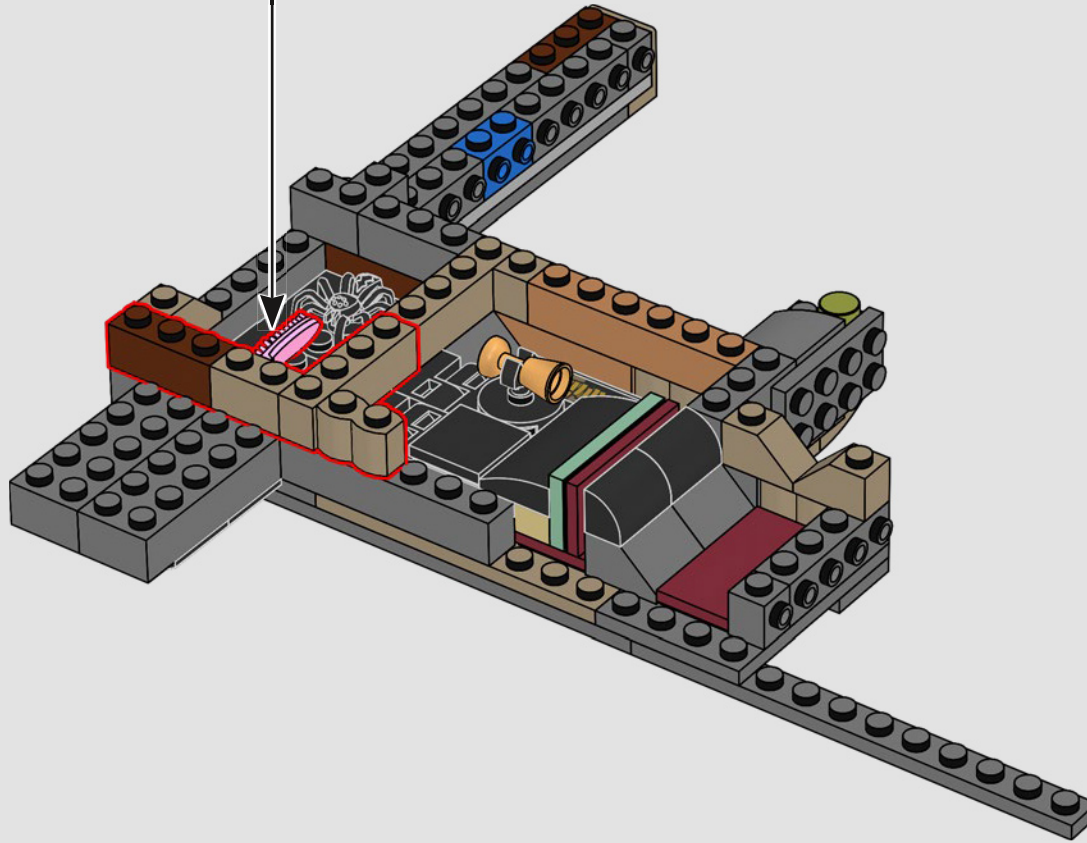

What's this spider doing
brushing its fangs?
Maybe you'll find out
later in the build...?