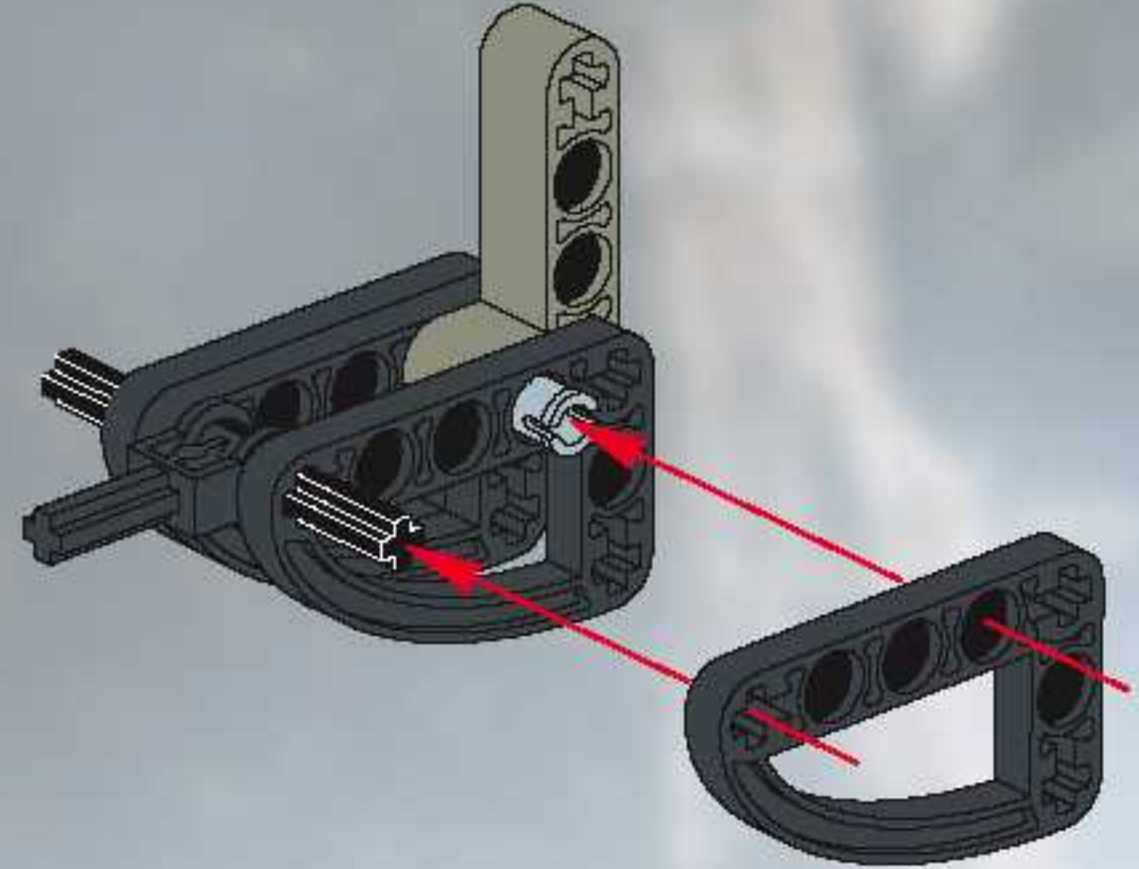

5

6

7

8

9

LEGO part list entry for a grey Technic axle:

-  **10** 1:1

1