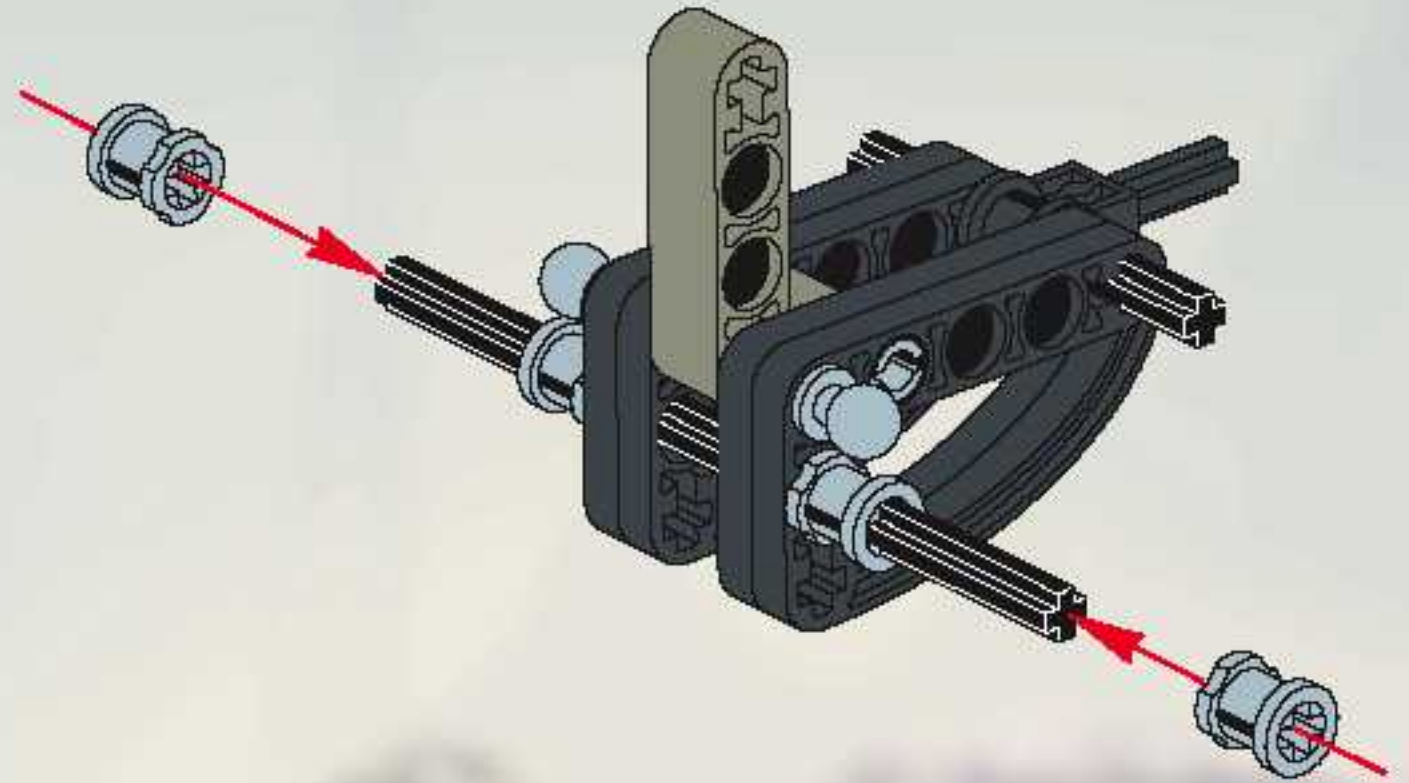

5

6

7

8

9

LEGO part list entry for a grey Technic axle:

-  **10** 1:1

1