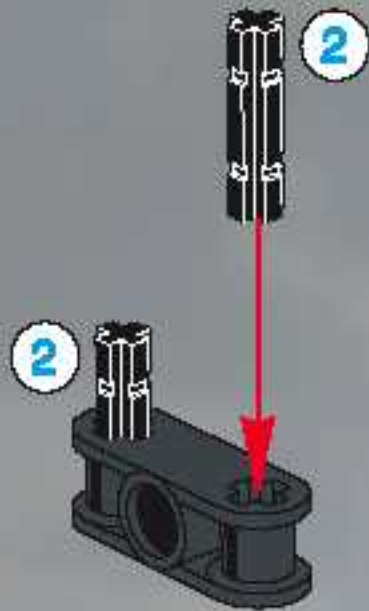

5

6

7

8

9

LEGO part list entry for a grey Technic axle:

-  **10** 1:1

1