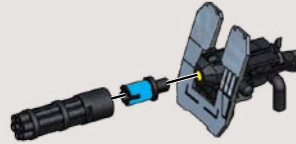

30

- 2x [Small black pin]
- 1x [Black axle]
- 1x [Grey T-shaped pin]
- 1x [Black T-shaped pin]
- 2x [Grey angled plate]
- 1x [Black axle]
- 1x [Silver axle]
- 1x [Black curved connector]
- 1x [Grey frame]
- 1x [Black gun assembly]

1

2

3

4

5