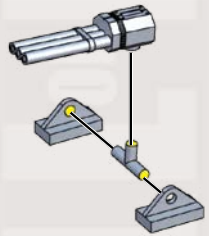

30

- 2x [Small black pin]
- 1x [Black axle]
- 1x [Grey T-shaped pin]
- 1x [Black T-shaped pin]
- 2x [Grey angled plate]
- 1x [Black axle]
- 1x [Silver axle]
- 1x [Black curved connector]
- 1x [Grey frame]
- 1x [Black gun assembly]

1

2

3

4

5