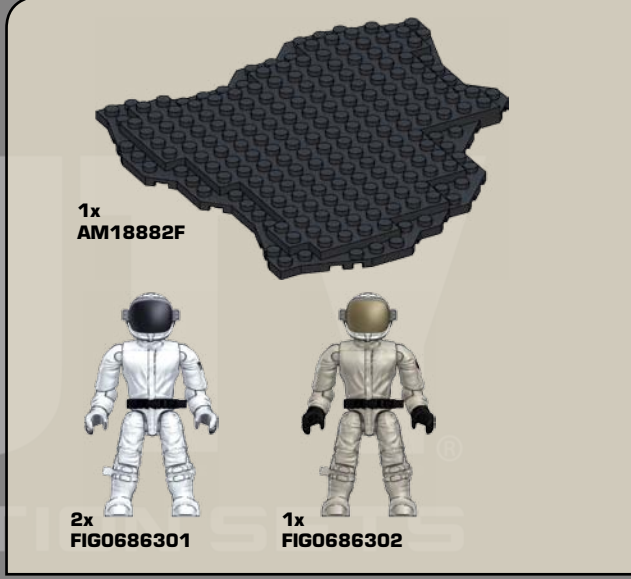

- 1x M1113X
- 5x MA17003F
- 8x AM74397KM
- 8x AM72244KM
- 2x AM19392W
- 4x M03328X
- 18x AM19999KM
- 24x AM19999AGV
- 1x AM19158KM
- 4x AM08412KM
- 4x MA07629AKQ
- 5x AM19900AGV
- 4x M17506W
- 4x AM18287KM
- 4x AM18756KM
- 2x MA07590KM
- 17x MA09393KM
- 4x AM16649KM
- 2x MA18260KM
- 8x AM72002AKQ
- 8x MA04429AKQ
- 2x MA04429F

- 1x AM18628KM
- 1x AM18255KM
- 5x MA09013MM
- 8x MA09013AKQ
- 4x MA17502KM
- 8x AM07228AKQ
- 1x AM17010KM
- 8x AM17010AGV
- 4x MA72000KM
- 2x MA15484KM
- 1x AM73009AGV
- 16x AM17836ALG
- 8x AM17836KM
- 4x AM73862AKL
- 3x MA03773MM
- 40x MA18223AKQ
- 12x MA18223KM
- 8x MA18329KM
- 4x MA18329MM

- 4x MA18328MM
- 4x MA18328KM
- 48x MA1154AKQ
- 6x MA09106KM
- 2x AM18265F
- 3x MA1314MM
- 4x MA1314AGV
- 8x MA1314AKQ
- 8x AM72600KM
- 2x AM19329AKL
- 2x AM73223F
- 2x AM73224F
- 8x AM72386AGV
- 1x MA09023KM
- 2x AM73225KM
- 8x MA03772AKQ
- 1x MA03873KM
- 1x AM17155AGV

- 2x AM18670AGV
- 8x AM17056AGV
- 4x AM17056AKQ
- 4x AM18615AKQ
- 4x AS0686314
- 1x AM72442F
- 4x MA09931AGV
- 2x AM75512F
- 4x MA09838AKQ
- 1x MA09593KM
- 16x AM17521AKQ
- 8x AM73003AKQ
- 12x MA1087AKQ
- 4x MA09493AKQ
- 10x MA09493F
- 21x MA01531KM

- 8x AM72025AKQ
- 4x AS0686315
- 1x AM18669AGV
- 9x AM18270MM
- 8x AM15512AGV
- 2x AM15512AKQ
- 1x AM73234KM
- 1x AM73235KM
- 2x AM75517F
- 8x MA07475AKQ
- 8x MA07475AGV
- 8x MA07475KM
- 4x MA09292AGV

- 8x MA09292KM
- 3x MA09292MM
- 4x MA1480KM
- 8x MA1480AKQ
- 3x AM18259KM
- 4x AM18259W
- 12x AM18259HJ
- 1x AM15622F
- 3x AM19161MM
- 4x MA09923AGV
- 4x MA09923KM
- 4x MA09923AKQ
- 3x MA1172KM
- 1x AM15624F
- 4x AM75513ALG
- 4x AM75514ALG

06863