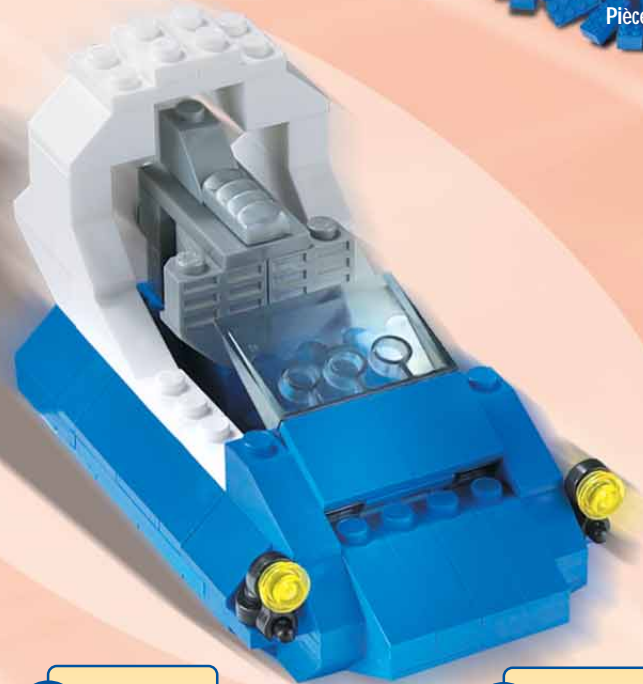

Hovercraft

95
Pieces/Piezas/
Pièces/Stucks