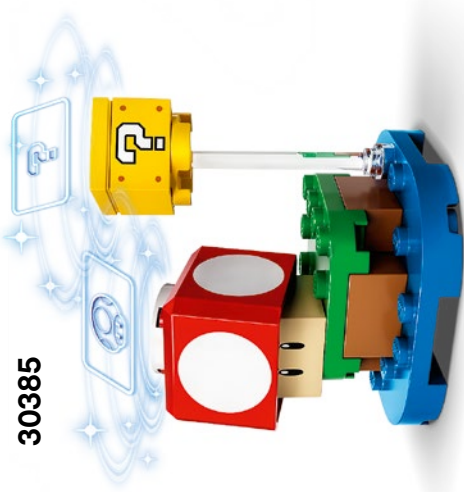

SUPER MARIO

30385

6333433

WIN

GO TO WWW.LEGO.COM/RB2020 TO FILL OUT A SHORT SURVEY ON THIS PRODUCT FOR A CHANCE TO WIN A COOL LEGO® SET.

Terms & Conditions apply

LEGO.com/RB2020

GAGNE