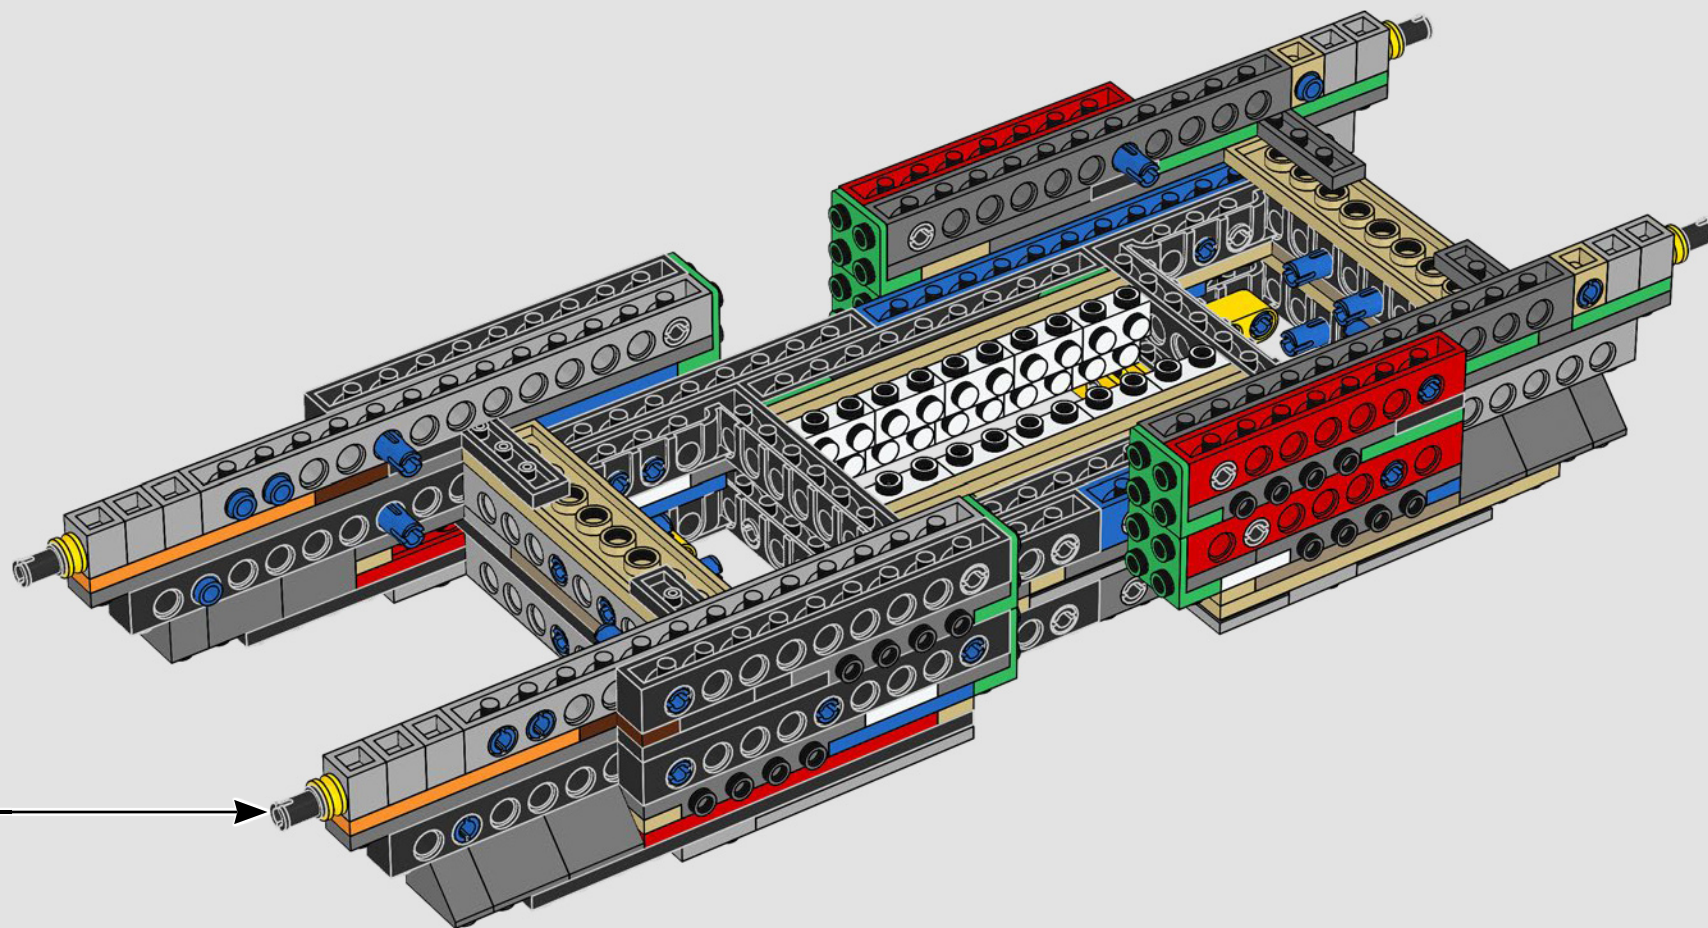

## THE IMPERIAL ALL TERRAIN ARMOURD TRANSPORT

At more than 20 meters tall, AT-AT walkers are the biggest, most powerful Imperial ground combat vehicles in the galaxy. Air-dropped directly into battle, the walkers are built to trample across any terrain and obliterate everything in their path. Terrain and ground sensors under the cockpit and in the feet scan and assess the environment.

50

51

52

53

54

55

56

57