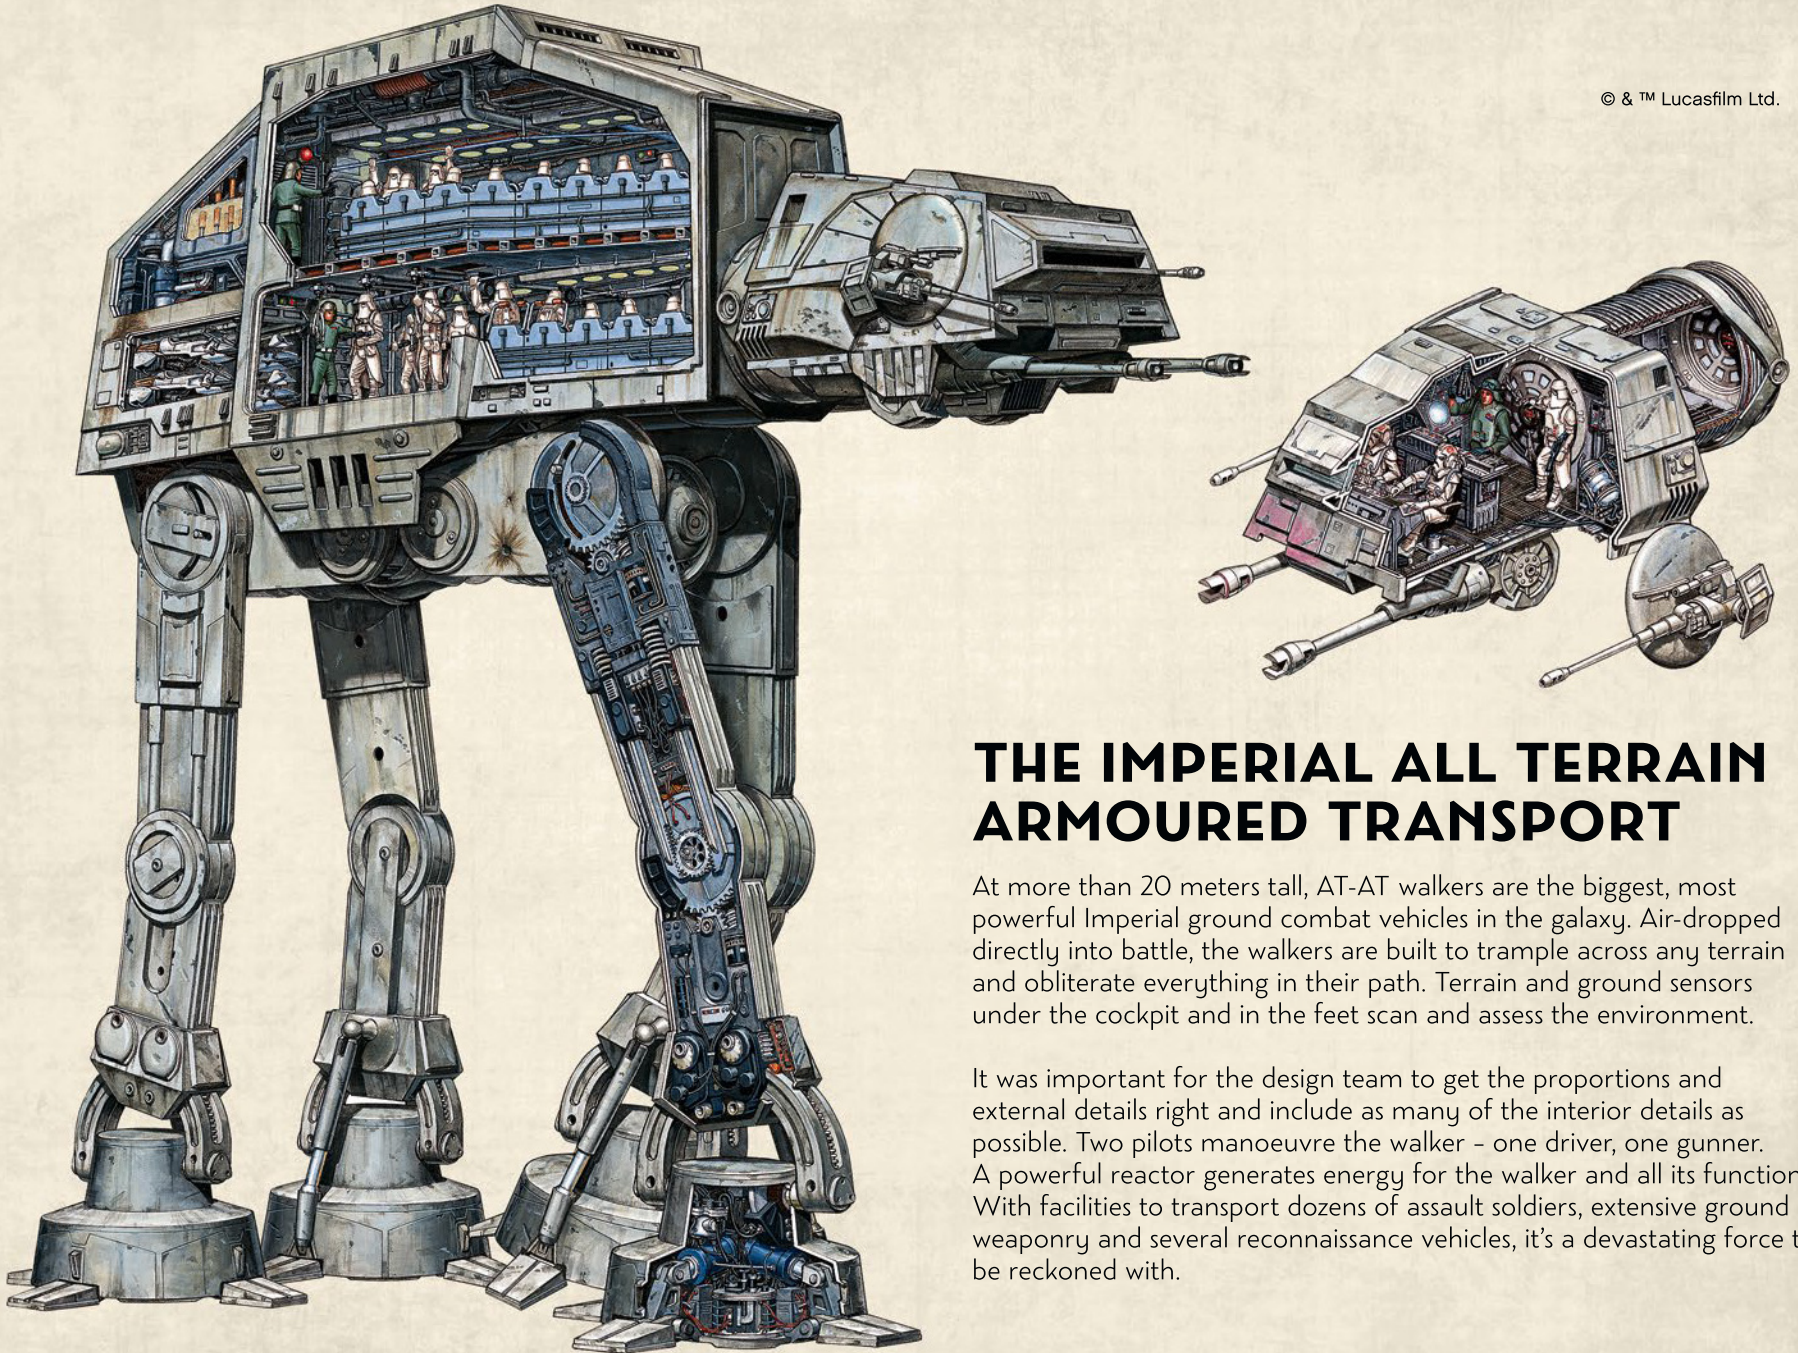

# WELCOME TO HOTH

It may be a dark time for the Rebellion, but it's a great moment in LEGO® *Star Wars* history as we present one of the most - if not the most - requested Ultimate Collector Series model in recent years: The Imperial AT-AT walker from *Star Wars: The Empire Strikes Back*.

We pursued new building techniques from across the galaxy to give you an authentic-looking, minifigure-scale model that would do its menacing movie counterpart justice and look amazing on display in your home or office. We hope you will feel the thrill of having the Imperial Starfleet hot on your heels as you discover the magnitude of the powers of the dark side. And with over 6,700 pieces, you may even have enough time to watch the entire saga while you build.

## THE IMPERIAL ALL TERRAIN ARMOURD TRANSPORT

At more than 20 meters tall, AT-AT walkers are the biggest, most powerful Imperial ground combat vehicles in the galaxy. Air-dropped directly into battle, the walkers are built to trample across any terrain and obliterate everything in their path. Terrain and ground sensors under the cockpit and in the feet scan and assess the environment.

It was important for the design team to get the proportions and external details right and include as many of the interior details as possible. Two pilots manoeuvre the walker – one driver, one gunner. A powerful reactor generates energy for the walker and all its functions. With facilities to transport dozens of assault soldiers, extensive ground weaponry and several reconnaissance vehicles, it's a devastating force to be reckoned with.