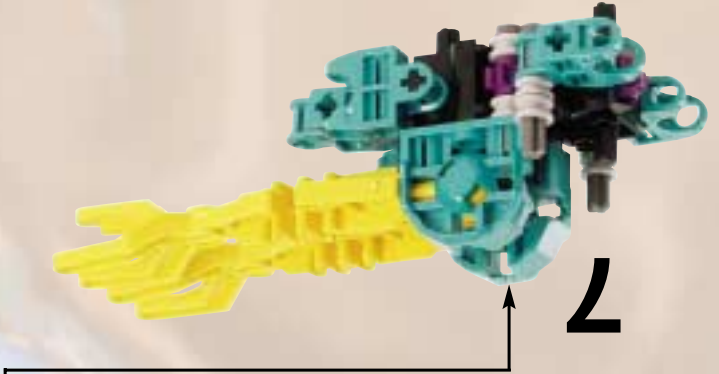

The image shows the box art for the LEGO Technic set 'Rock Slizer'. The background is a dramatic, rocky landscape with orange and brown tones, suggesting a desert or volcanic environment. A yellow and grey Technic robot is the central focus, positioned on a rocky ledge. Above it, a yellow circular object with a blue and white design is flying through the air. The title 'ROCK SLIZER' is prominently displayed in the upper left, with 'ROCK' in a circular emblem and 'SLIZER' in large, bold, metallic letters. The number '8506' is in the top right corner. The LEGO Technic logo is in the bottom left, and the number '4124718' is in the bottom right.

# ROCK SLIZER

8506

**LEGO** Technic

4124718

5

1

2

6

7

8

9

8507 + 9058 + 8505 + 8504