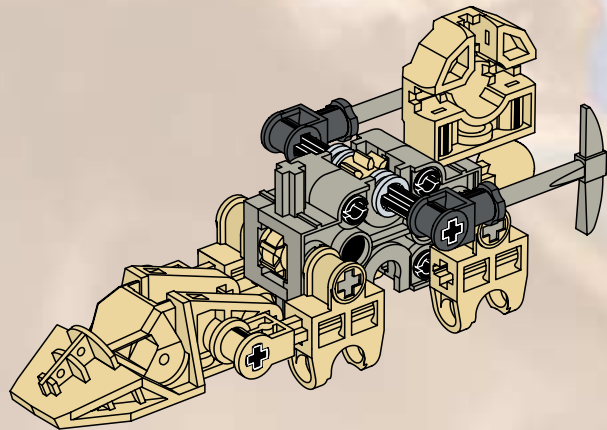

The image shows the box art for the LEGO Technic set 'Rock Slizer'. The background is a dramatic, rocky landscape with orange and brown tones, suggesting a desert or volcanic environment. A yellow and grey Technic robot is the central focus, positioned on a rocky ledge. Above it, a yellow circular object with a blue and white design is flying through the air. The title 'ROCK SLIZER' is prominently displayed in the upper left, with 'ROCK' in a circular emblem and 'SLIZER' in large, bold, metallic letters. The number '8506' is in the top right corner. The LEGO Technic logo is in the bottom left, and the number '4124718' is in the bottom right.

# ROCK SLIZER

8506

**LEGO** Technic

4124718

5

1

2

6

7

8

9

8507 + 9058 + 8505 + 8504