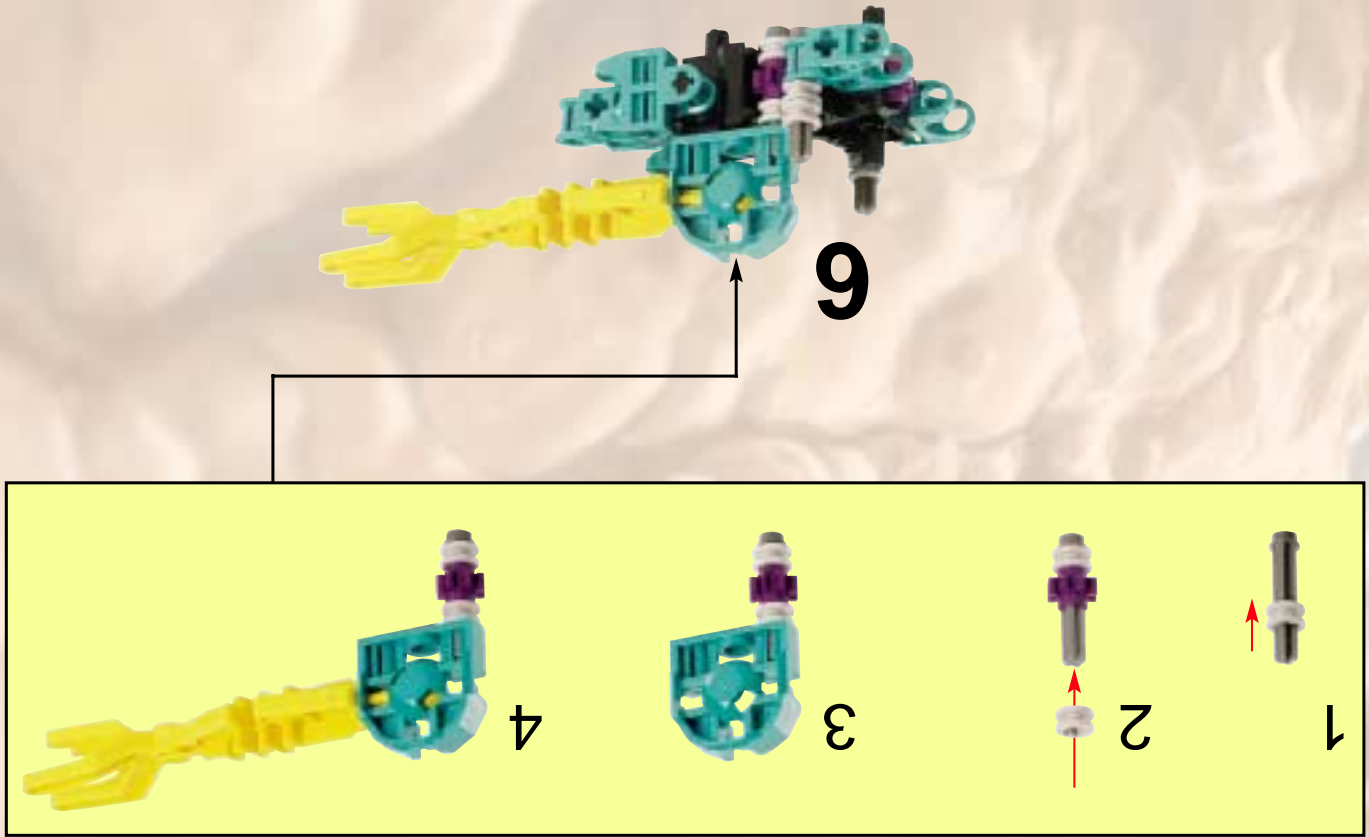

The image shows the box art for the LEGO Technic set 'Rock Slizer'. The background is a dramatic, rocky landscape with orange and brown tones, suggesting a desert or volcanic environment. A yellow and grey Technic robot is the central focus, positioned on a rocky ledge. Above it, a yellow circular object with a blue and white design is flying through the air. The title 'ROCK SLIZER' is prominently displayed in the upper left, with 'ROCK' in a circular emblem and 'SLIZER' in large, bold, metallic letters. The number '8506' is in the top right corner. The LEGO Technic logo is in the bottom left, and the number '4124718' is in the bottom right.

# ROCK SLIZER

8506

**LEGO** Technic

4124718

5

1

2

6

7

8

9

8507 + 9058 + 8505 + 8504