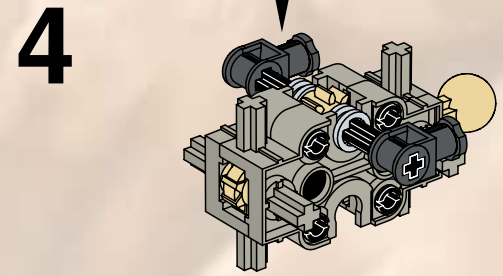

The image shows the box art for the LEGO Technic set 'Rock Slizer'. The background is a dramatic, rocky landscape with orange and brown tones, suggesting a desert or volcanic environment. A yellow and grey Technic robot is the central focus, positioned on a rocky ledge. Above it, a yellow circular object with a blue and white design is flying through the air. The title 'ROCK SLIZER' is prominently displayed in the upper left, with 'ROCK' in a circular emblem and 'SLIZER' in large, bold, metallic letters. The number '8506' is in the top right corner. The LEGO Technic logo is in the bottom left, and the number '4124718' is in the bottom right.

# ROCK SLIZER

8506

**LEGO** Technic

4124718

5

1

2

6