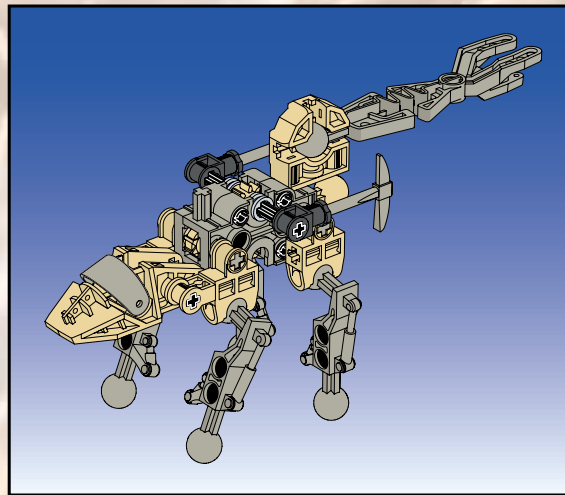

The image shows the box art for the LEGO Technic set 'Rock Slizer'. The background is a dramatic, rocky landscape with orange and brown tones, suggesting a desert or volcanic environment. A yellow and grey Technic robot is the central focus, positioned on a rocky ledge. Above it, a yellow circular object with a blue and white design is flying through the air. The title 'ROCK SLIZER' is prominently displayed in the upper left, with 'ROCK' in a circular emblem and 'SLIZER' in large, bold, metallic letters. The number '8506' is in the top right corner. The LEGO Technic logo is in the bottom left, and the number '4124718' is in the bottom right.

# ROCK SLIZER

8506

**LEGO** Technic

4124718

5

1

2

6

7

8

9

8507 + 9058 + 8505 + 8504