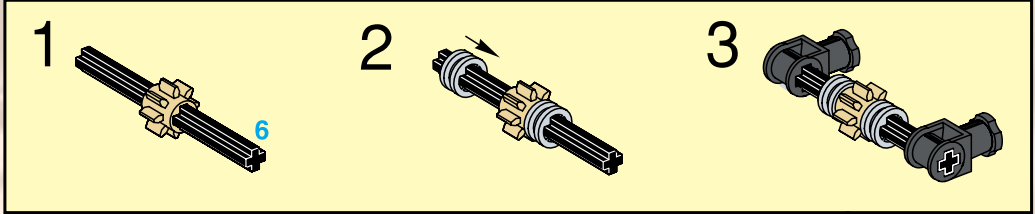

The image shows the box art for the LEGO Technic set 'Rock Slizer'. The background is a dramatic, rocky landscape with orange and brown tones, suggesting a desert or volcanic environment. A yellow and grey Technic robot is the central focus, positioned on a rocky ledge. Above it, a yellow circular object with a blue and white design is flying through the air. The title 'ROCK SLIZER' is prominently displayed in the upper left, with 'ROCK' in a circular emblem and 'SLIZER' in large, bold, metallic letters. The number '8506' is in the top right corner. The LEGO Technic logo is in the bottom left, and the number '4124718' is in the bottom right.

# ROCK SLIZER

8506

**LEGO** Technic

4124718

5

1

2

6