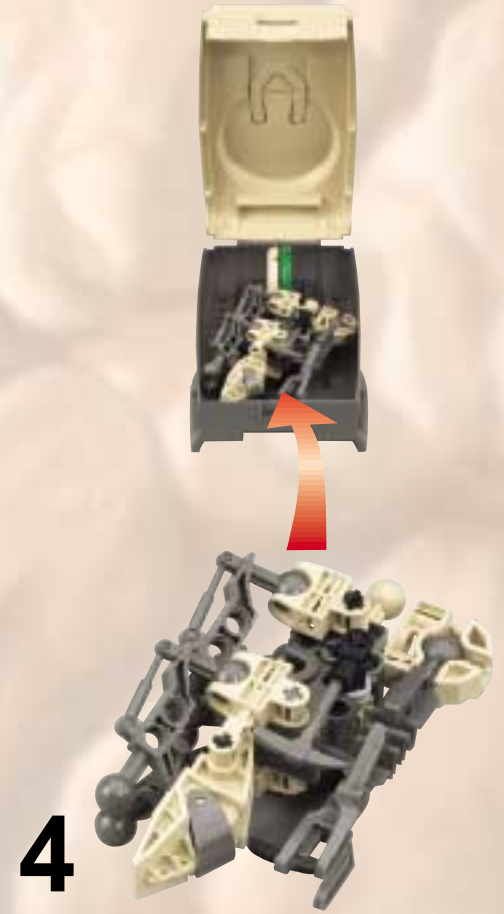

The image shows the box art for the LEGO Technic set 'Rock Slizer'. The background is a dramatic, rocky landscape with orange and brown tones, suggesting a desert or volcanic environment. A yellow and grey Technic robot is the central focus, positioned on a rocky ledge. Above it, a yellow circular object with a blue and white design is flying through the air. The title 'ROCK SLIZER' is prominently displayed in the upper left, with 'ROCK' in a circular emblem and 'SLIZER' in large, bold, metallic letters. The number '8506' is in the top right corner. The LEGO Technic logo is in the bottom left, and the number '4124718' is in the bottom right.

# ROCK SLIZER

8506

**LEGO** Technic

4124718

5

1

2

6

7

8

9

8507 + 9058 + 8505 + 8504