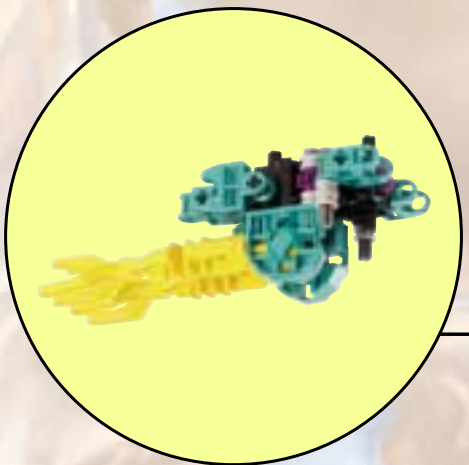

The image shows the box art for the LEGO Technic set 'Rock Slizer'. The background is a dramatic, rocky landscape with orange and brown tones, suggesting a desert or volcanic environment. A yellow and grey Technic robot is the central focus, positioned on a rocky ledge. Above it, a yellow circular object with a blue and white design is flying through the air. The title 'ROCK SLIZER' is prominently displayed in the upper left, with 'ROCK' in a circular emblem and 'SLIZER' in large, bold, metallic letters. The number '8506' is in the top right corner. The LEGO Technic logo is in the bottom left, and the number '4124718' is in the bottom right.

# ROCK SLIZER

8506

**LEGO** Technic

4124718

5

1

2

6

7

8

9

8507 + 9058 + 8505 + 8504