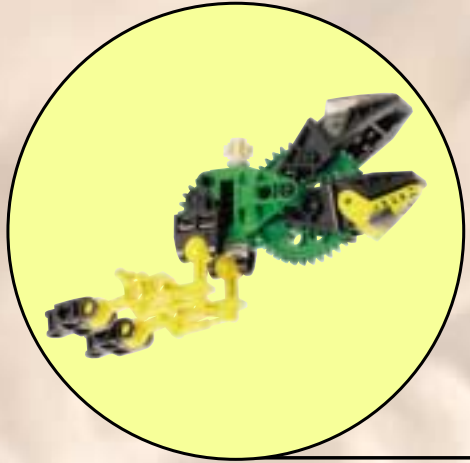

The image shows the box art for the LEGO Technic set 'Rock Slizer'. The background is a dramatic, rocky landscape with orange and brown tones, suggesting a desert or volcanic environment. A yellow and grey Technic robot is the central focus, positioned on a rocky ledge. Above it, a yellow circular object with a blue and white design is flying through the air. The title 'ROCK SLIZER' is prominently displayed in the upper left, with 'ROCK' in a circular emblem and 'SLIZER' in large, bold, metallic letters. The number '8506' is in the top right corner. The LEGO Technic logo is in the bottom left, and the number '4124718' is in the bottom right.

# ROCK SLIZER

8506

**LEGO** Technic

4124718

5

1

2

6

7

8

9

8507 + 9058 + 8505 + 8504