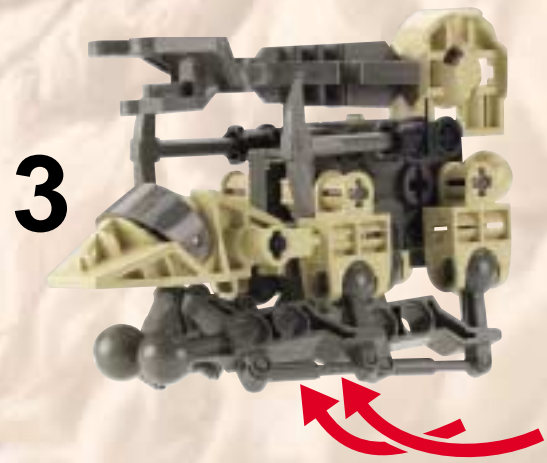

The image shows the box art for the LEGO Technic set 'Rock Slizer'. The background is a dramatic, rocky landscape with orange and brown tones, suggesting a desert or volcanic environment. A yellow and grey Technic robot is the central focus, positioned on a rocky ledge. Above it, a yellow circular object with a blue and white design is flying through the air. The title 'ROCK SLIZER' is prominently displayed in the upper left, with 'ROCK' in a circular emblem and 'SLIZER' in large, bold, metallic letters. The number '8506' is in the top right corner. The LEGO Technic logo is in the bottom left, and the number '4124718' is in the bottom right.

# ROCK SLIZER

8506

**LEGO** Technic

4124718

5

1

2

6

7

8

9

8507 + 9058 + 8505 + 8504