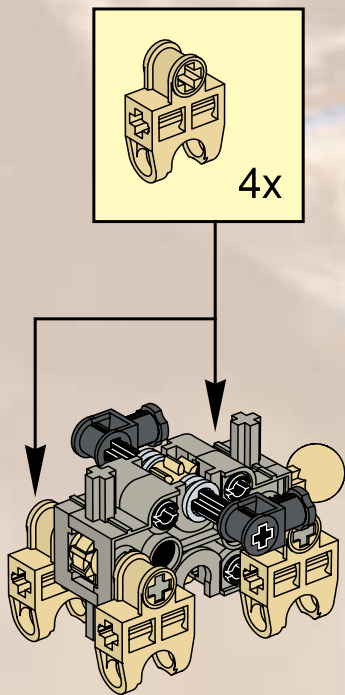

The image shows the box art for the LEGO Technic set 'Rock Slizer'. The background is a dramatic, rocky landscape with orange and brown tones, suggesting a desert or volcanic environment. A yellow and grey Technic robot is the central focus, positioned on a rocky ledge. Above it, a yellow circular object with a blue and white design is flying through the air. The title 'ROCK SLIZER' is prominently displayed in the upper left, with 'ROCK' in a circular emblem and 'SLIZER' in large, bold, metallic letters. The number '8506' is in the top right corner. The LEGO Technic logo is in the bottom left, and the number '4124718' is in the bottom right.

# ROCK SLIZER

8506

**LEGO** Technic

4124718

5

1

2

6

7

8

9

8507 + 9058 + 8505 + 8504