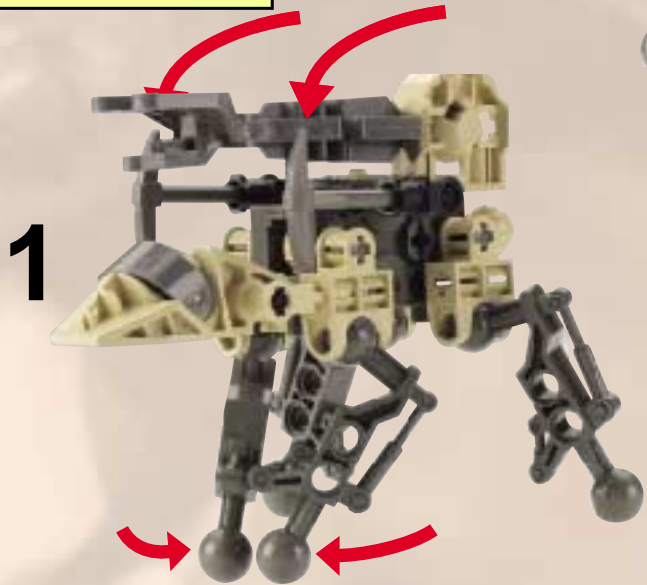

The image shows the box art for the LEGO Technic set 'Rock Slizer'. The background is a dramatic, rocky landscape with orange and brown tones, suggesting a desert or volcanic environment. A yellow and grey Technic robot is the central focus, positioned on a rocky ledge. Above it, a yellow circular object with a blue and white design is flying through the air. The title 'ROCK SLIZER' is prominently displayed in the upper left, with 'ROCK' in a circular emblem and 'SLIZER' in large, bold, metallic letters. The number '8506' is in the top right corner. The LEGO Technic logo is in the bottom left, and the number '4124718' is in the bottom right.

# ROCK SLIZER

8506

**LEGO** Technic

4124718

5

1

2

6

7

8

9

8507 + 9058 + 8505 + 8504