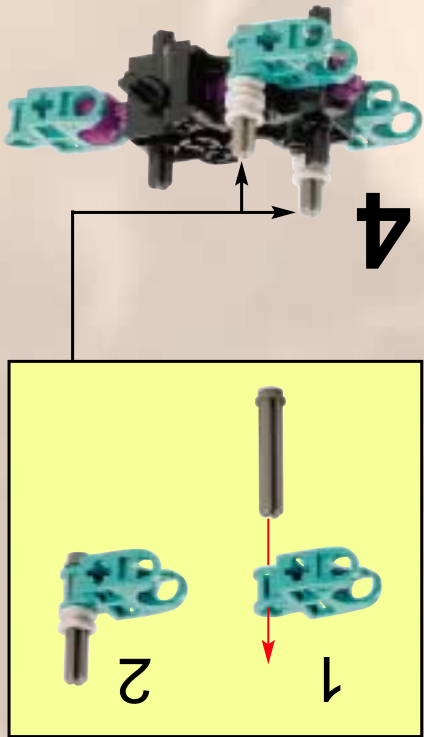

The image shows the box art for the LEGO Technic set 'Rock Slizer'. The background is a dramatic, rocky landscape with orange and brown tones, suggesting a desert or volcanic environment. A yellow and grey Technic robot is the central focus, positioned on a rocky ledge. Above it, a yellow circular object with a blue and white design is flying through the air. The title 'ROCK SLIZER' is prominently displayed in the upper left, with 'ROCK' in a circular emblem and 'SLIZER' in large, bold, metallic letters. The number '8506' is in the top right corner. The LEGO Technic logo is in the bottom left, and the number '4124718' is in the bottom right.

# ROCK SLIZER

8506

**LEGO** Technic

4124718

5

1

2

6

7

8

9

8507 + 9058 + 8505 + 8504