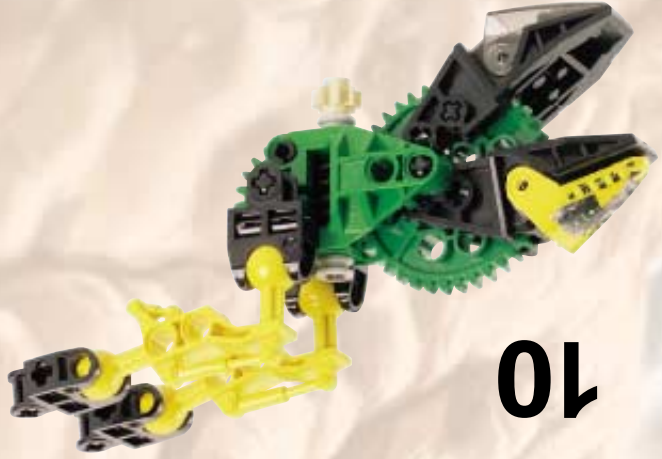

The image shows the box art for the LEGO Technic set 'Rock Slizer'. The background is a dramatic, rocky landscape with orange and brown tones, suggesting a desert or volcanic environment. A yellow and grey Technic robot is the central focus, positioned on a rocky ledge. Above it, a yellow circular object with a blue and white design is flying through the air. The title 'ROCK SLIZER' is prominently displayed in the upper left, with 'ROCK' in a circular emblem and 'SLIZER' in large, bold, metallic letters. The number '8506' is in the top right corner. The LEGO Technic logo is in the bottom left, and the number '4124718' is in the bottom right.

# ROCK SLIZER

8506

**LEGO** Technic

4124718

5

1

2

6

7

8

9

8507 + 9058 + 8505 + 8504