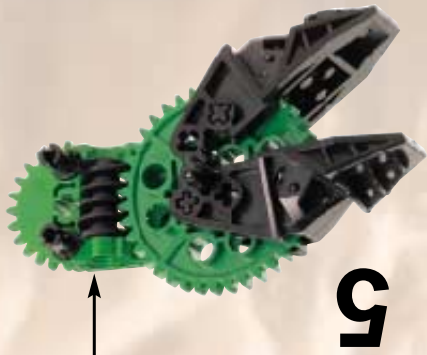

The image shows the box art for the LEGO Technic set 'Rock Slizer'. The background is a dramatic, rocky landscape with orange and brown tones, suggesting a desert or volcanic environment. A yellow and grey Technic robot is the central focus, positioned on a rocky ledge. Above it, a yellow circular object with a blue and white design is flying through the air. The title 'ROCK SLIZER' is prominently displayed in the upper left, with 'ROCK' in a circular emblem and 'SLIZER' in large, bold, metallic letters. The number '8506' is in the top right corner. The LEGO Technic logo is in the bottom left, and the number '4124718' is in the bottom right.

# ROCK SLIZER

8506

**LEGO** Technic

4124718

5

1

2

6

7

8

9

8507 + 9058 + 8505 + 8504