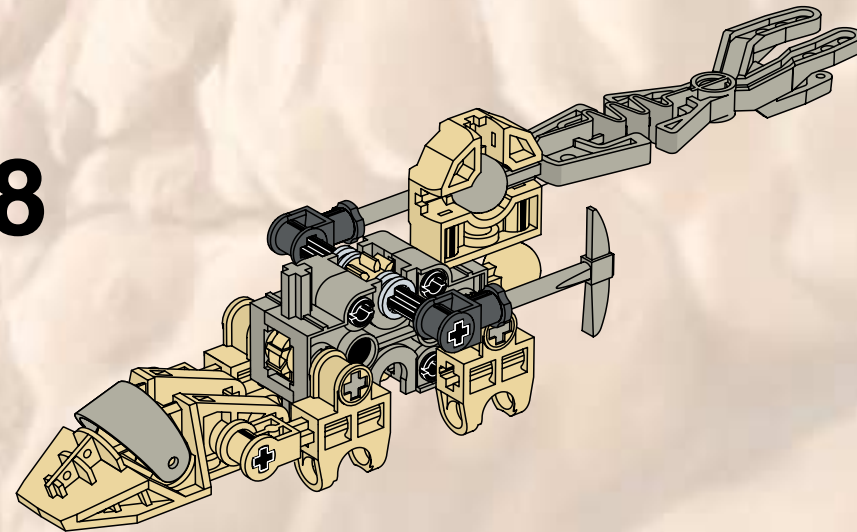

The image shows the box art for the LEGO Technic set 'Rock Slizer'. The background is a dramatic, rocky landscape with orange and brown tones, suggesting a desert or volcanic environment. A yellow and grey Technic robot is the central focus, positioned on a rocky ledge. Above it, a yellow circular object with a blue and white design is flying through the air. The title 'ROCK SLIZER' is prominently displayed in the upper left, with 'ROCK' in a circular emblem and 'SLIZER' in large, bold, metallic letters. The number '8506' is in the top right corner. The LEGO Technic logo is in the bottom left, and the number '4124718' is in the bottom right.

# ROCK SLIZER

8506

**LEGO** Technic

4124718

5

1

2

6

7

8

9

8507 + 9058 + 8505 + 8504