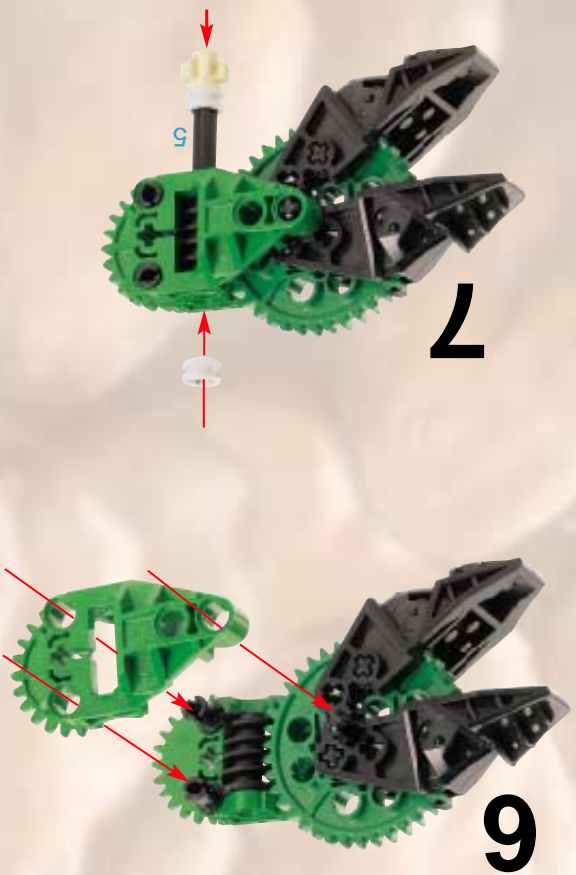

The image shows the box art for the LEGO Technic set 'Rock Slizer'. The background is a dramatic, rocky landscape with orange and brown tones, suggesting a desert or volcanic environment. A yellow and grey Technic robot is the central focus, positioned on a rocky ledge. Above it, a yellow circular object with a blue and white design is flying through the air. The title 'ROCK SLIZER' is prominently displayed in the upper left, with 'ROCK' in a circular emblem and 'SLIZER' in large, bold, metallic letters. The number '8506' is in the top right corner. The LEGO Technic logo is in the bottom left, and the number '4124718' is in the bottom right.

# ROCK SLIZER

8506

**LEGO** Technic

4124718

5

1

2

6

7

8

9

8507 + 9058 + 8505 + 8504