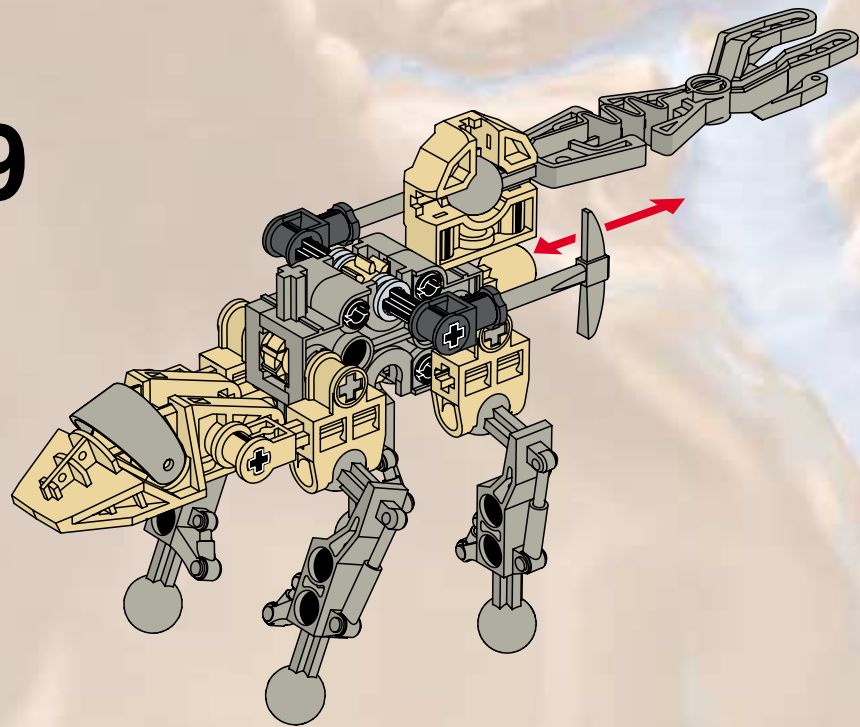

The image shows the box art for the LEGO Technic set 'Rock Slizer'. The background is a dramatic, rocky landscape with orange and brown tones, suggesting a desert or volcanic environment. A yellow and grey Technic robot is the central focus, positioned on a rocky ledge. Above it, a yellow circular object with a blue and white design is flying through the air. The title 'ROCK SLIZER' is prominently displayed in the upper left, with 'ROCK' in a circular emblem and 'SLIZER' in large, bold, metallic letters. The number '8506' is in the top right corner. The LEGO Technic logo is in the bottom left, and the number '4124718' is in the bottom right.

# ROCK SLIZER

8506

**LEGO** Technic

4124718

5

1

2

6

7

8

9

8507 + 9058 + 8505 + 8504