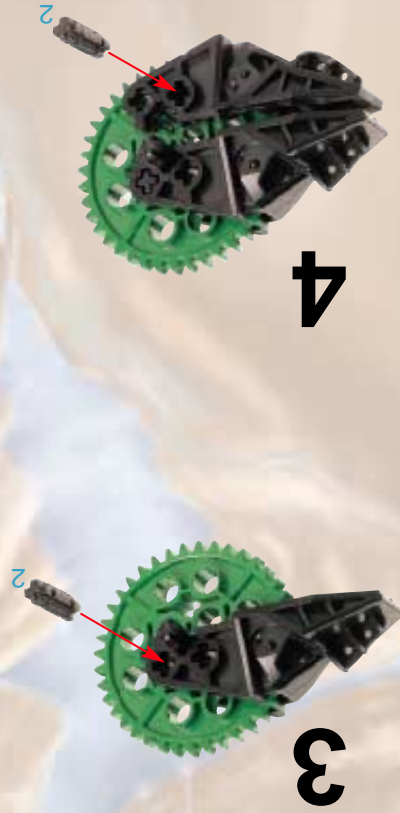

The image shows the box art for the LEGO Technic set 'Rock Slizer'. The background is a dramatic, rocky landscape with orange and brown tones, suggesting a desert or volcanic environment. A yellow and grey Technic robot is the central focus, positioned on a rocky ledge. Above it, a yellow circular object with a blue and white design is flying through the air. The title 'ROCK SLIZER' is prominently displayed in the upper left, with 'ROCK' in a circular emblem and 'SLIZER' in large, bold, metallic letters. The number '8506' is in the top right corner. The LEGO Technic logo is in the bottom left, and the number '4124718' is in the bottom right.

# ROCK SLIZER

8506

**LEGO** Technic

4124718

5

1

2

6

7

8

9

8507 + 9058 + 8505 + 8504