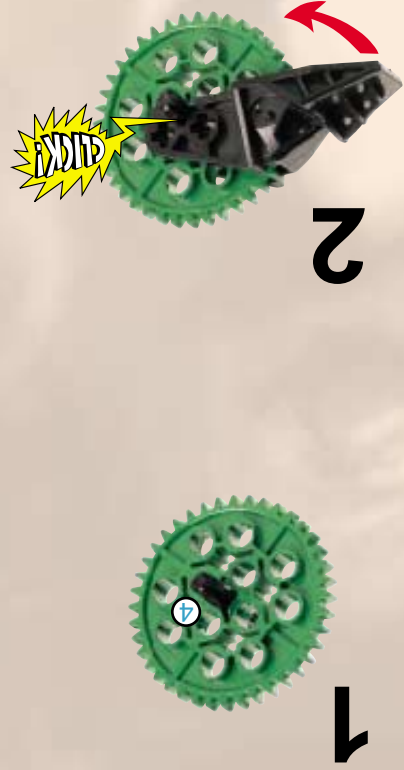

The image shows the box art for the LEGO Technic set 'Rock Slizer'. The background is a dramatic, rocky landscape with orange and brown tones, suggesting a desert or volcanic environment. A yellow and grey Technic robot is the central focus, positioned on a rocky ledge. Above it, a yellow circular object with a blue and white design is flying through the air. The title 'ROCK SLIZER' is prominently displayed in the upper left, with 'ROCK' in a circular emblem and 'SLIZER' in large, bold, metallic letters. The number '8506' is in the top right corner. The LEGO Technic logo is in the bottom left, and the number '4124718' is in the bottom right.

# ROCK SLIZER

8506

**LEGO** Technic

4124718

5

1

2

6

7

8

9

8507 + 9058 + 8505 + 8504