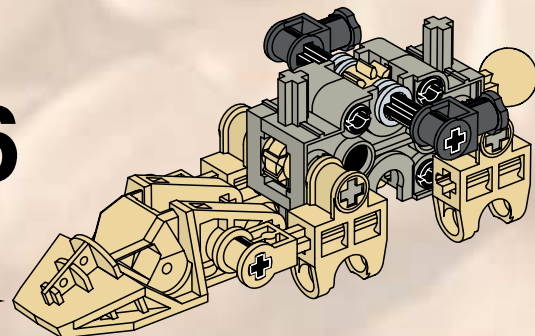

The image shows the box art for the LEGO Technic set 'Rock Slizer'. The background is a dramatic, rocky landscape with orange and brown tones, suggesting a desert or volcanic environment. A yellow and grey Technic robot is the central focus, positioned on a rocky ledge. Above it, a yellow circular object with a blue and white design is flying through the air. The title 'ROCK SLIZER' is prominently displayed in the upper left, with 'ROCK' in a circular emblem and 'SLIZER' in large, bold, metallic letters. The number '8506' is in the top right corner. The LEGO Technic logo is in the bottom left, and the number '4124718' is in the bottom right.

# ROCK SLIZER

8506

**LEGO** Technic

4124718

5

1

2

6