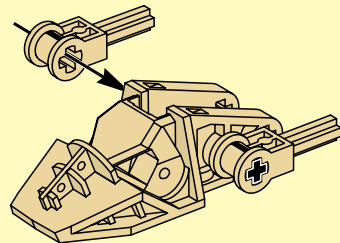

The image shows the box art for the LEGO Technic set 'Rock Slizer'. The background is a dramatic, rocky landscape with orange and brown tones, suggesting a desert or volcanic environment. A yellow and grey Technic robot is the central focus, positioned on a rocky ledge. Above it, a yellow circular object with a blue and white design is flying through the air. The title 'ROCK SLIZER' is prominently displayed in the upper left, with 'ROCK' in a circular emblem and 'SLIZER' in large, bold, metallic letters. The number '8506' is in the top right corner. The LEGO Technic logo is in the bottom left, and the number '4124718' is in the bottom right.

# ROCK SLIZER

8506

**LEGO** Technic

4124718

5

1

2

6