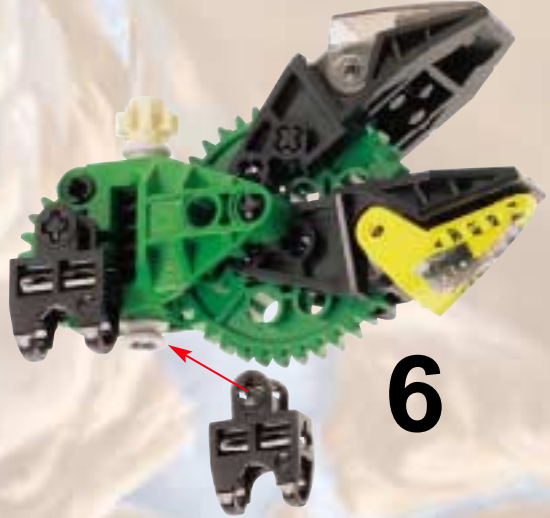

The image shows the box art for the LEGO Technic set 'Rock Slizer'. The background is a dramatic, rocky landscape with orange and brown tones, suggesting a desert or volcanic environment. A yellow and grey Technic robot is the central focus, positioned on a rocky ledge. Above it, a yellow circular object with a blue and white design is flying through the air. The title 'ROCK SLIZER' is prominently displayed in the upper left, with 'ROCK' in a circular emblem and 'SLIZER' in large, bold, metallic letters. The number '8506' is in the top right corner. The LEGO Technic logo is in the bottom left, and the number '4124718' is in the bottom right.

# ROCK SLIZER

8506

**LEGO** Technic

4124718

5

1

2

6

7

8

9

8507 + 9058 + 8505 + 8504