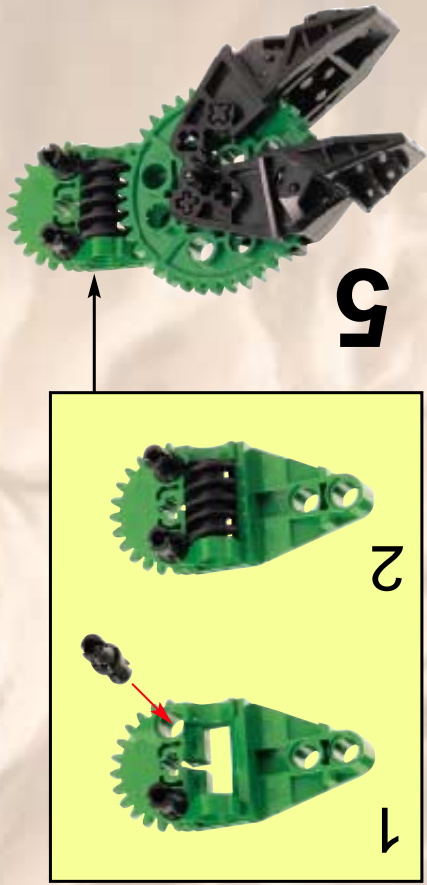

The image shows the box art for the LEGO Technic set 'Rock Slizer'. The background is a dramatic, rocky landscape with orange and brown tones, suggesting a desert or volcanic environment. A yellow and grey Technic robot is the central focus, positioned on a rocky ledge. Above it, a yellow circular object with a blue and white design is flying through the air. The title 'ROCK SLIZER' is prominently displayed in the upper left, with 'ROCK' in a circular emblem and 'SLIZER' in large, bold, metallic letters. The number '8506' is in the top right corner. The LEGO Technic logo is in the bottom left, and the number '4124718' is in the bottom right.

# ROCK SLIZER

8506

**LEGO** Technic

4124718

5

1

2

6

7

8

9

8507 + 9058 + 8505 + 8504